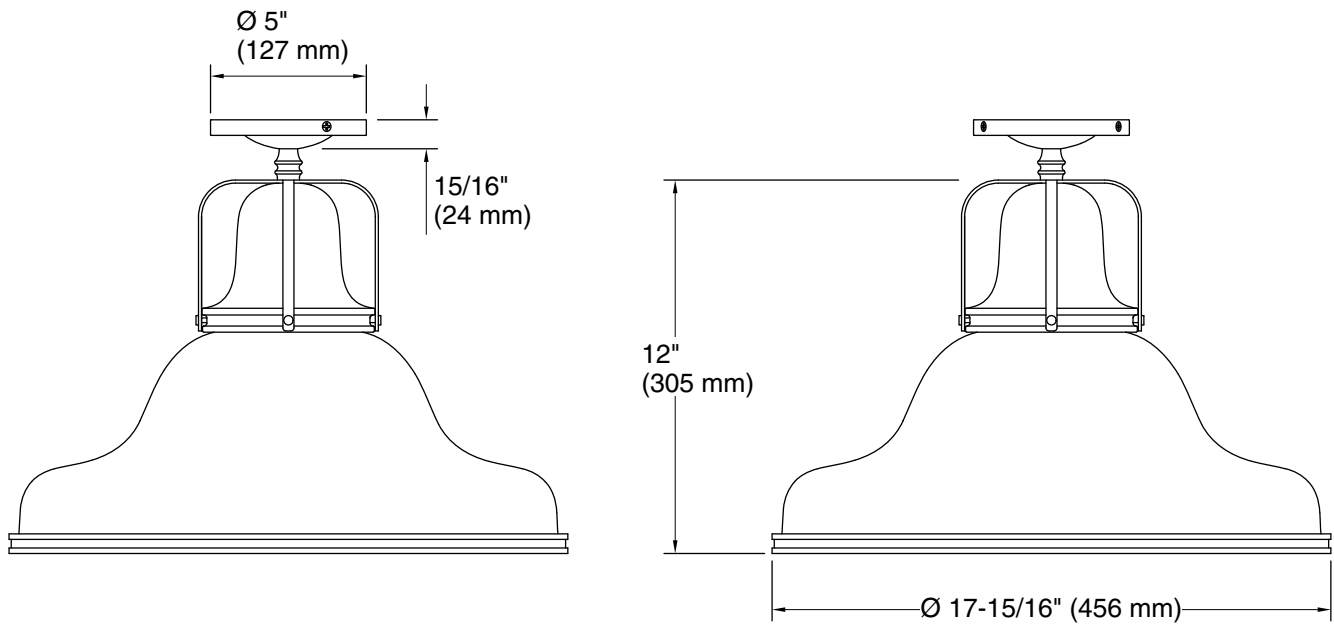

Required Electrical Service

One circuit required.

Lights: 120 V, 1.5 A, 60 Hz

Technical Information

All product dimensions are nominal.

Material: Steel, Aluminum

Number of Lights: 3

Lighting Type: Socket-based

Socket Type: E-26 Medium

Number of Shades: 1

Shade Type: Metal

Hanging Type: Downrod

Electrical component rating: Socket Rating: 60 Hz, 60 W