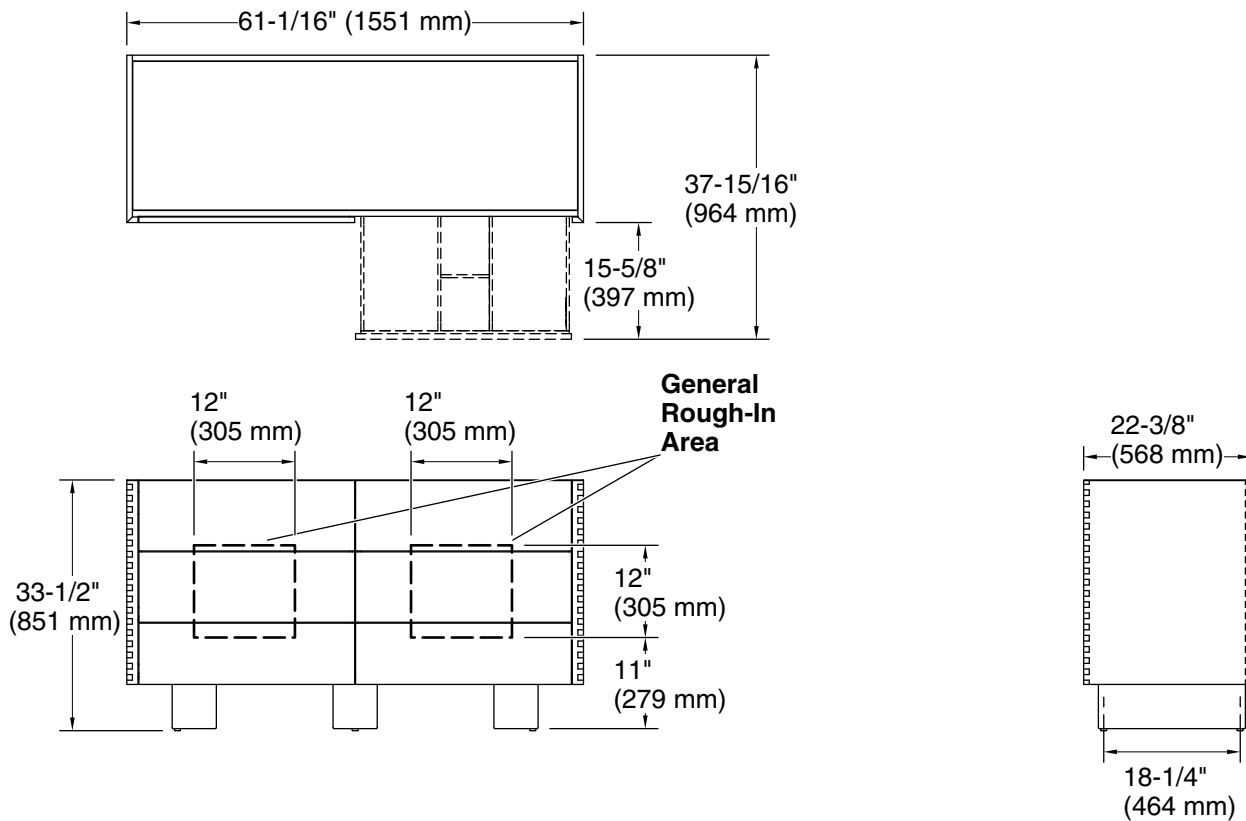

Technical Information

All product dimensions are nominal.

Lighting included: No

Notes

Install this product according to the installation guide.

If installing the Landshapes™ by Daniel Arsham vanity, vanity top, and vessel sink together, the bathroom sink drain outlet must be installed 28" (711 mm) or higher from the floor.