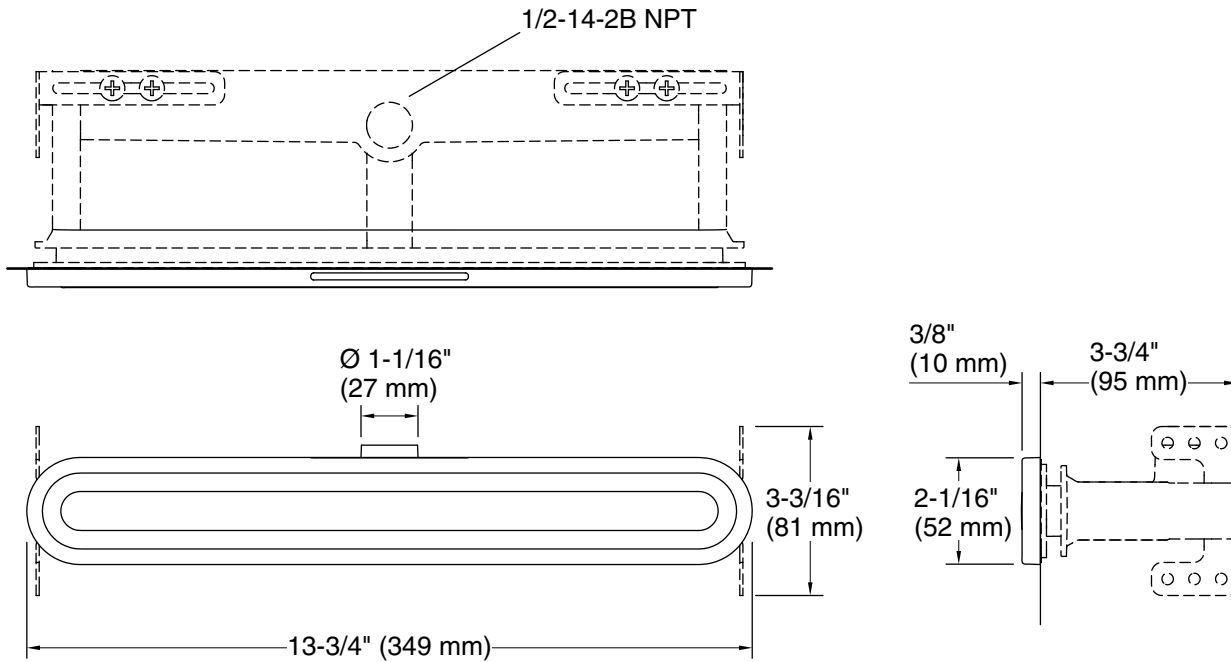

Technical Information

All product dimensions are nominal.

Spout:

Notes

Install this product according to the installation instructions.