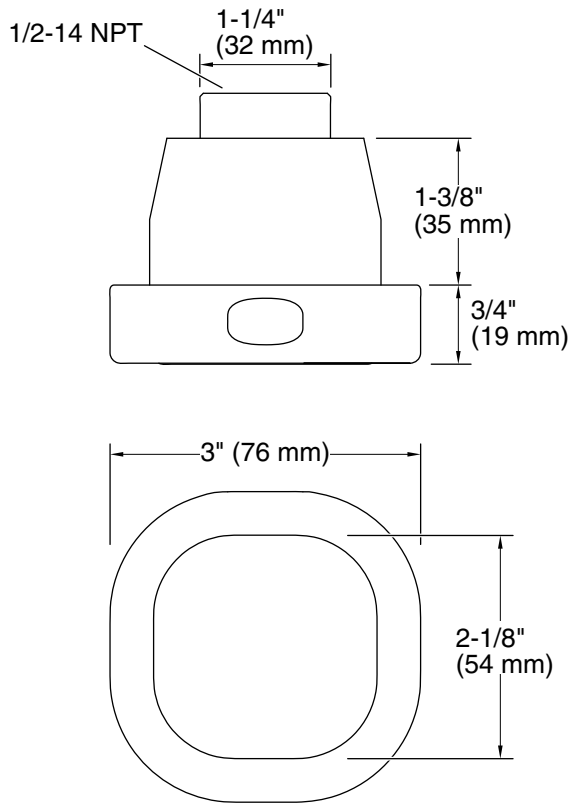

Technical Information

All product dimensions are nominal.

Spout:

Notes

Install this product according to the installation instructions.