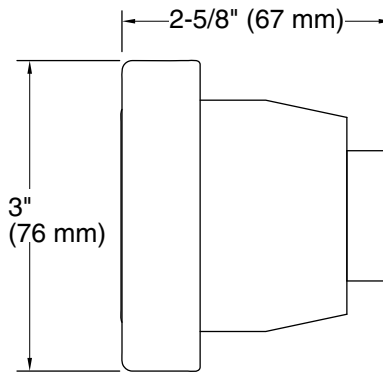

Technical Information

All product dimensions are nominal.

Spout:

Notes

Install this product according to the installation instructions.