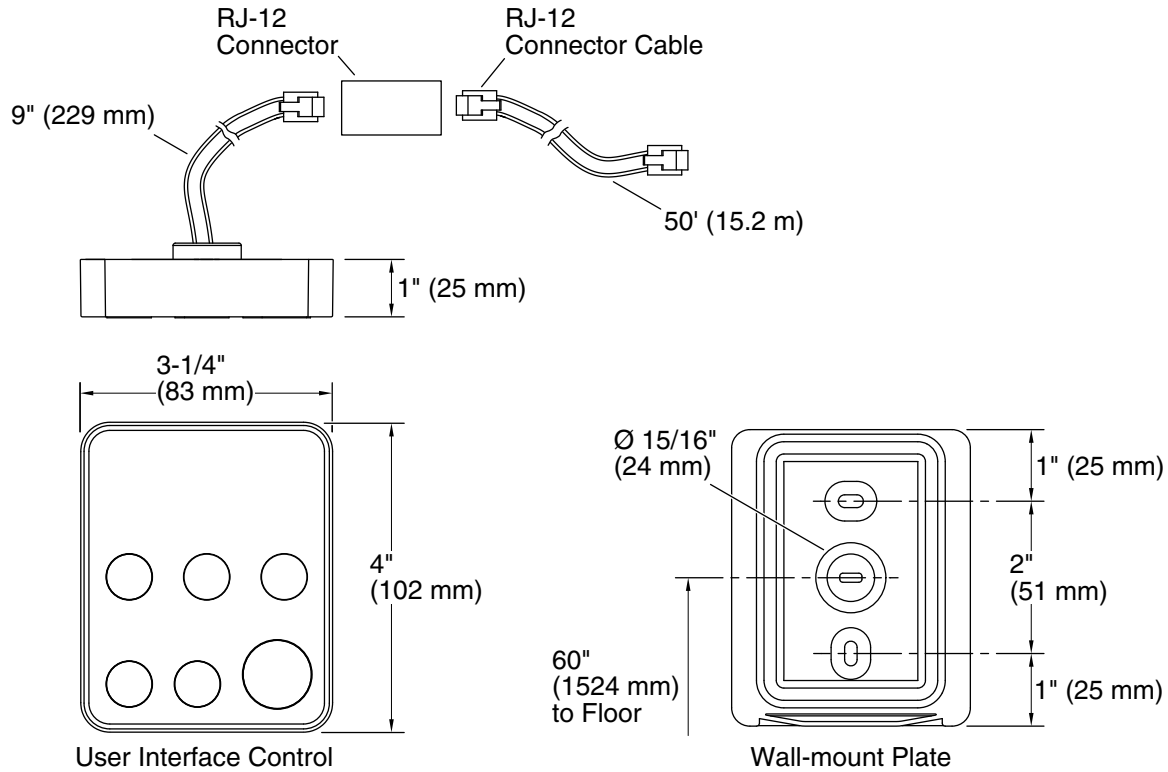

Features

- For use with Kohler Invigoration® Series steam generators between 5 and 30 kilowatts
- Adjustable temperature settings between 90°F and 125°F
- 20-minute safety shutoff
- Box includes steam controller with built-in temperature sensor
- Requires Invigoration® Series K-32309 linear steam head or K-32310 square steam head (sold separately)
- Not compatible with other manufacturers' steam generators

Technical Information

All product dimensions are nominal.

Spout:

Notes

Install this product according to the installation instructions.