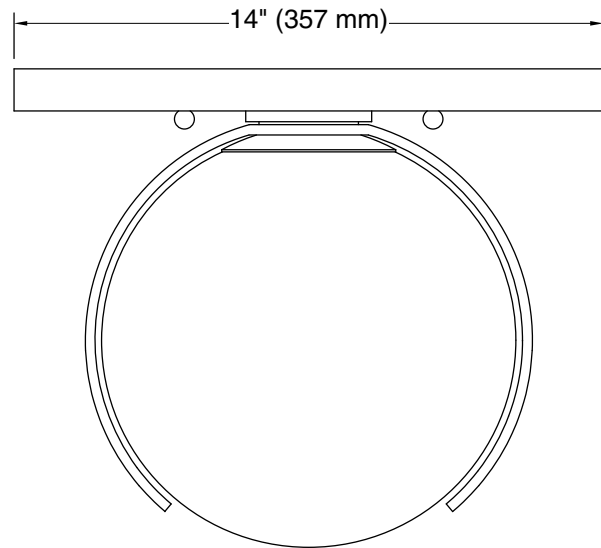

Required Electrical Service

One circuit required.

120 V, 0.5 A, 60 Hz

Technical Information

All product dimensions are nominal.

Material: Steel, Aluminum, Glass

Number of Lights: 1

Lighting Type: Socket-based

Socket Type: E-26 Medium

Number of Shades: 1

Shade Type: Glass - frosted

Hanging Type: Non-hanging