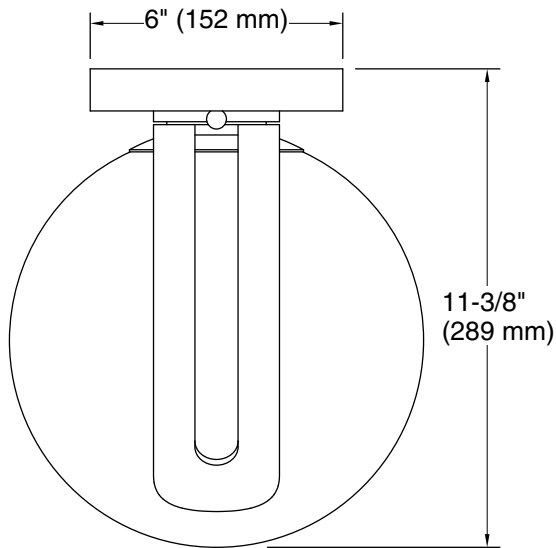

Required Electrical Service

One circuit required.

120 V, 0.5 A, 60 Hz

Technical Information

All product dimensions are nominal.

Material: Steel, Aluminum, Glass

Number of Lights: 1

Lighting Type: Socket-based

Socket Type: E-26 Medium

Number of Shades: 1

Shade Type: Glass - frosted

Hanging Type: Non-hanging