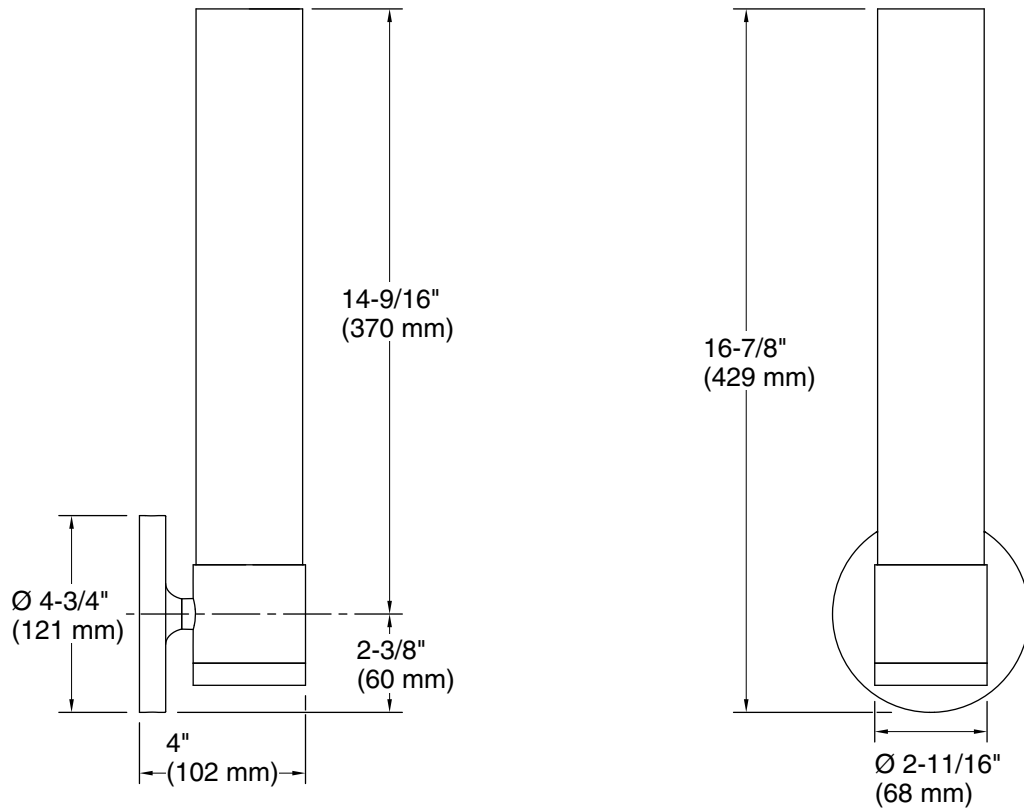

Features

- Frosted-glass shade
- A great piece for almost any space — master bathroom, guest bathroom, hallway, or bedside
- Coordinates with other products in the Purist collection
- Requires one bulb with medium (E26) base; type T LED bulb recommended (sold separately)
- Suitable for damp locations, per UL 1598
- Includes installation hardware

Required Electrical Service

One circuit required.

120 V, 0.5 A, 60 Hz

Technical Information

All product dimensions are nominal.

Material: Steel, Aluminum, Glass

Number of Lights: 1

Lighting Type: Socket-based

Socket Type: E-26 Medium

Number of Shades: 1

Shade Type: Frosted Glass

Hanging Type: Non-hanging