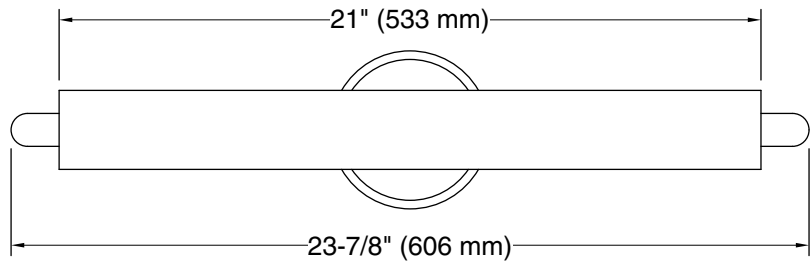

### Features

- Rounded glass shade joins pristinely with its decorative mount, creating an elegant simplicity
- A great piece for almost any space — master bathroom, guest bathroom, hallway, or bedside
- Integrated LED
- Suitable for damp locations, per UL 1598
- Includes installation hardware
- Coordinates with other products in the Crue collection

### Installation

- Requires a 4" W (102 mm) x 1-1/2" D (38 mm) octagonal electrical outlet box

## Technical Information

All product dimensions are nominal.

Material:	Polymer, Steel, Aluminum
Lighting Type:	Integrated LED
Socket Type:	LED Integrate
Number of Shades:	1
Shade Type:	Frosted Plastic
Hanging Type:	Non-hanging
CRI	>=90
Life Span	35000 Hours
Electrical component rating:	LED: 60 Hz, 23 W, 2087 Lumens