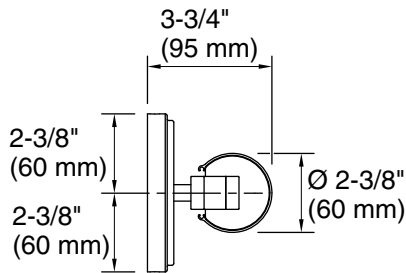

Technical Information

All product dimensions are nominal.

Material:	Polymer, Steel, Aluminum
Lighting Type:	Integrated LED
Socket Type:	LED Integrate
Number of Shades:	1
Shade Type:	Frosted Plastic
Hanging Type:	Non-hanging
CRI	>=90
Life Span	35000 Hours
Electrical component rating:	LED: 60 Hz, 23 W, 2087 Lumens

Notes

Install this product according to the installation instructions.