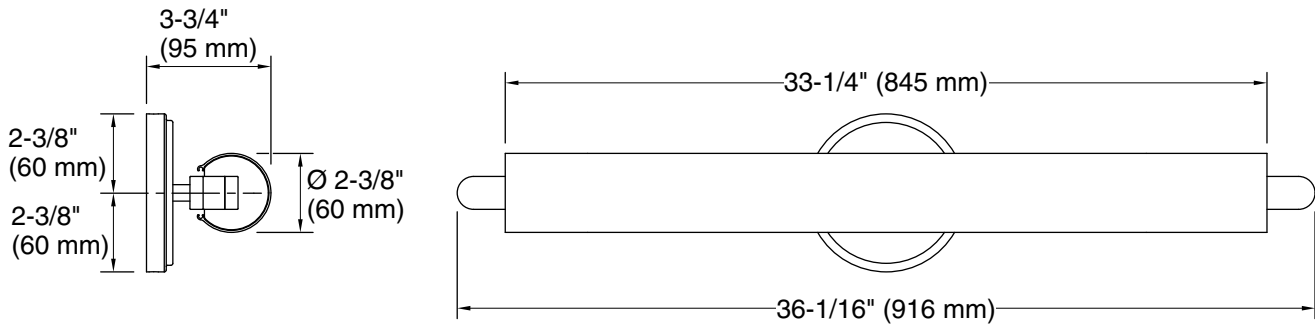

Features

- Rounded glass shade joins pristinely with its decorative mount, creating an elegant simplicity
- A great piece for almost any space — master bathroom, guest bathroom, hallway, or bedside
- Integrated LED
- Suitable for damp locations, per UL 1598
- Includes installation hardware
- Coordinates with other products in the Crue collection

- Requires a 4" W (102 mm) x 1-1/2" D (38 mm) octagonal electrical outlet box

Codes/Standards

California Energy Commission (CEC)
UL 1598
CSA C22.2 No. 250.0
CA Title 24 JA8

KOHLER® Indoor Lighting Fixtures Limited Warranty

Technical Information

All product dimensions are nominal.

Material:	Polymer, Steel, Aluminum
Lighting Type:	Integrated LED
Socket Type:	LED Integrate
Number of Shades:	1
Shade Type:	Frosted Plastic
Hanging Type:	Non-hanging
CRI	>=90
Life Span	35000 Hours
Electrical component rating:	LED: 60 Hz, 26 W, 2619 Lumens