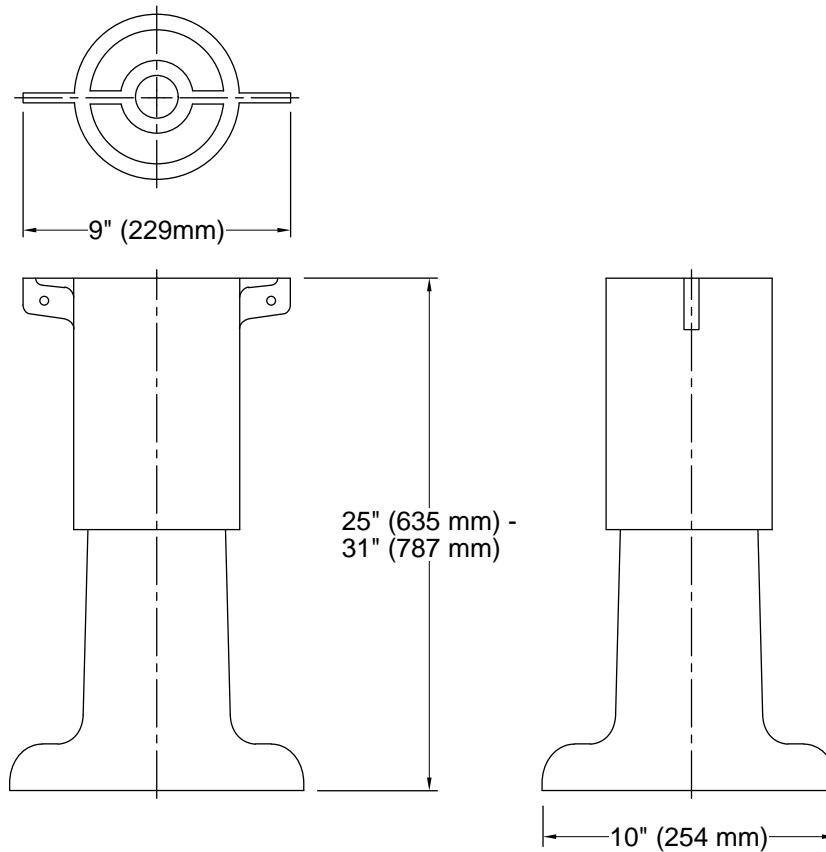

Brockway™
Bathroom Sink Pedestal
K-3264-PP

Features

- Adjustable between 25" - 31" (635 - 787 mm) high
- White painted finish
- For use with K-3202, K-3203, and K-3204 Brockway wash sinks

Material

- KOHLER® enameled cast iron

Recommended Products/Accessories

- K-3202 48" wall-mount utility sink
- K-3203 60" wall-mount utility sink
- K-23726 Drain treatment
- K-23725 Cast iron cleaner

Codes/Standards

ASME A112.19.1/CSA B45.2

**KOHLER® Enameled Cast Iron
Kitchen and Bathroom Sink Lifetime
Limited Warranty**

See website for detailed warranty information.

Technical Information

All product dimensions are nominal.

Notes

Install this product according to the installation instructions.