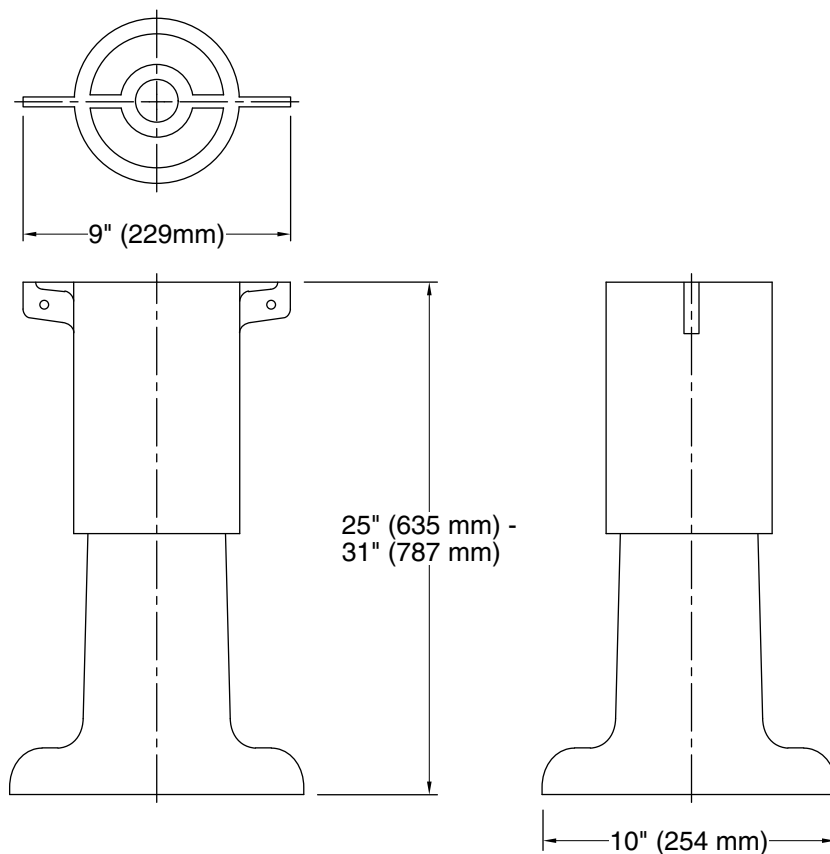

**Brockway™**  
Bathroom Sink Pedestal  
**K-3264-PP**

**Features**

- Adjustable between 25" - 31" (635 - 787 mm) high
- White painted finish
- For use with K-3202, K-3203, and K-3204 Brockway wash sinks

**Material**

- KOHLER® enameled cast iron

**Recommended Products/Accessories**

- K-3202 48" wall-mount utility sink
- K-3203 60" wall-mount utility sink
- K-23726 Drain treatment
- K-23725 Cast iron cleaner

### Technical Information

All product dimensions are nominal.