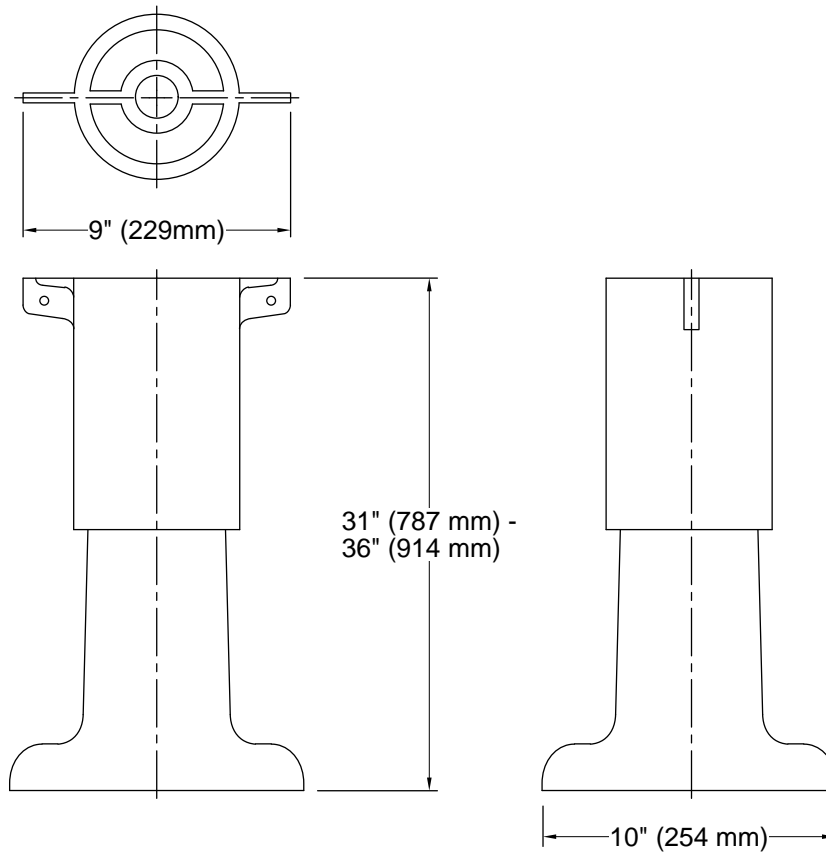

Brockway™
Bathroom Sink Pedestal
K-3265-P

Features

- Adjustable between 31" - 36" (787 - 914 mm) high
- Glazed finish
- For use with K-3202, K-3203, and K-3204 Brockway wash sinks

Material

- KOHLER® enameled cast iron

See website for detailed warranty information.

Technical Information

All product dimensions are nominal.

Notes

Install this product according to the installation instructions.