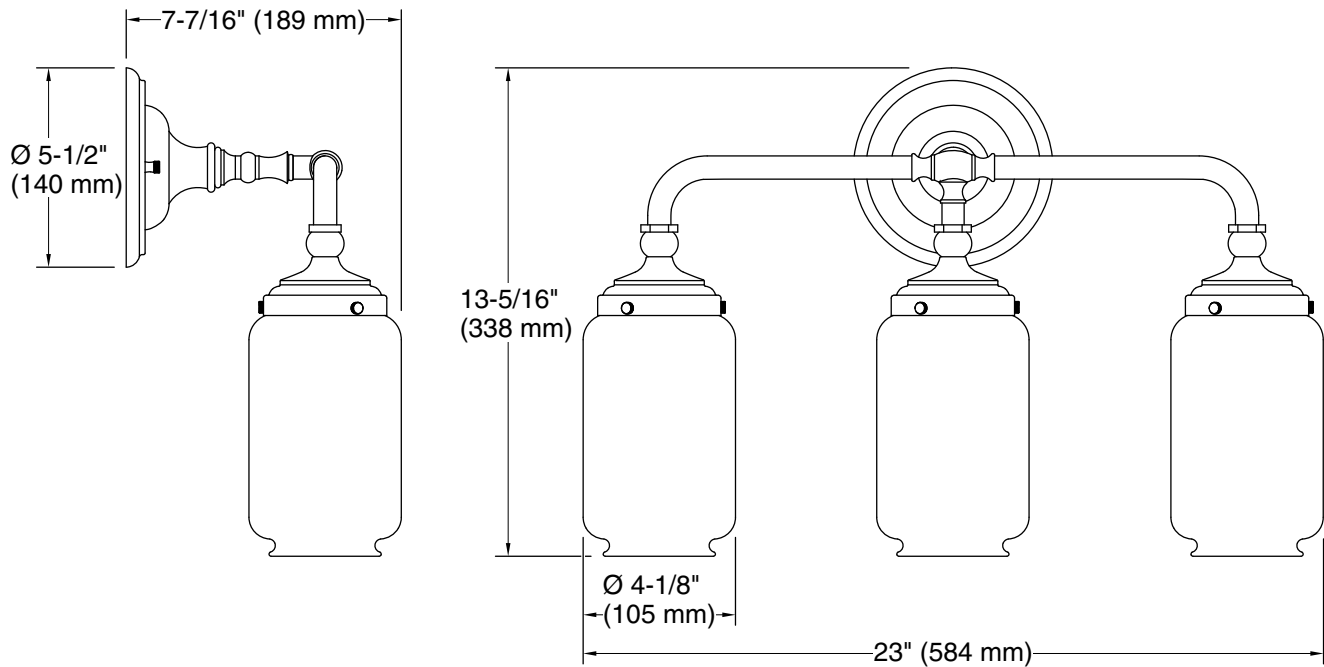

Features

- Clear glass shades with inner frosted glass diffusers for reduced glare
- Requires three bulbs with medium (E26) base; T10 bulb recommended (sold separately)
- Coordinates with faucets and accessories in the Artifacts collection
- Suitable for damp locations, per UL 1598
- Includes installation hardware
- Fixture is dimmable when paired with dimmer switch and compatible bulbs

Required Electrical Service

One circuit required.

120 V, 1 A

Technical Information

All product dimensions are nominal.

Material:	Steel, Brass, Glass
Number of Lights:	3
Lighting Type:	Socket-based
Socket Type:	E-26 Medium
Number of Shades:	6
Shade Type:	Glass - frosted, Glass - clear
Hanging Type:	Non-hanging