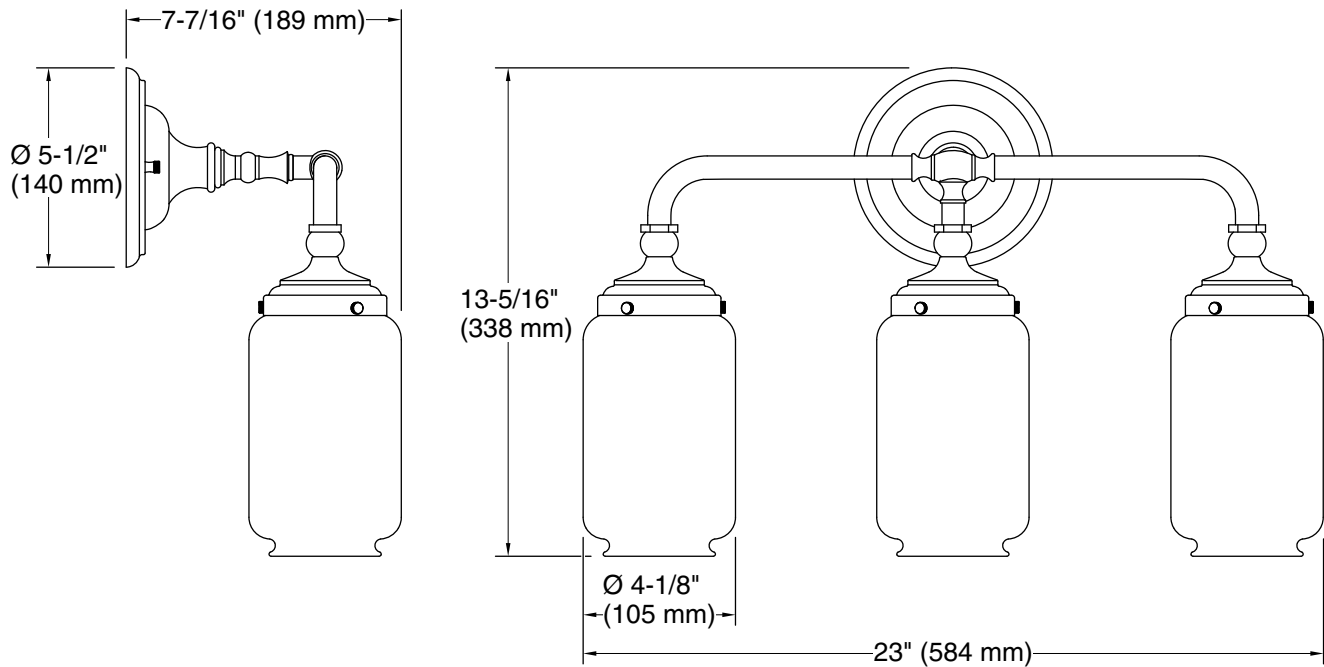

Required Electrical Service

One circuit required.

120 V, 1 A

Technical Information

All product dimensions are nominal.

Material:	Steel, Brass, Glass
Number of Lights:	3
Lighting Type:	Socket-based
Socket Type:	E-26 Medium
Number of Shades:	6
Shade Type:	Glass - frosted, Glass - clear
Hanging Type:	Non-hanging