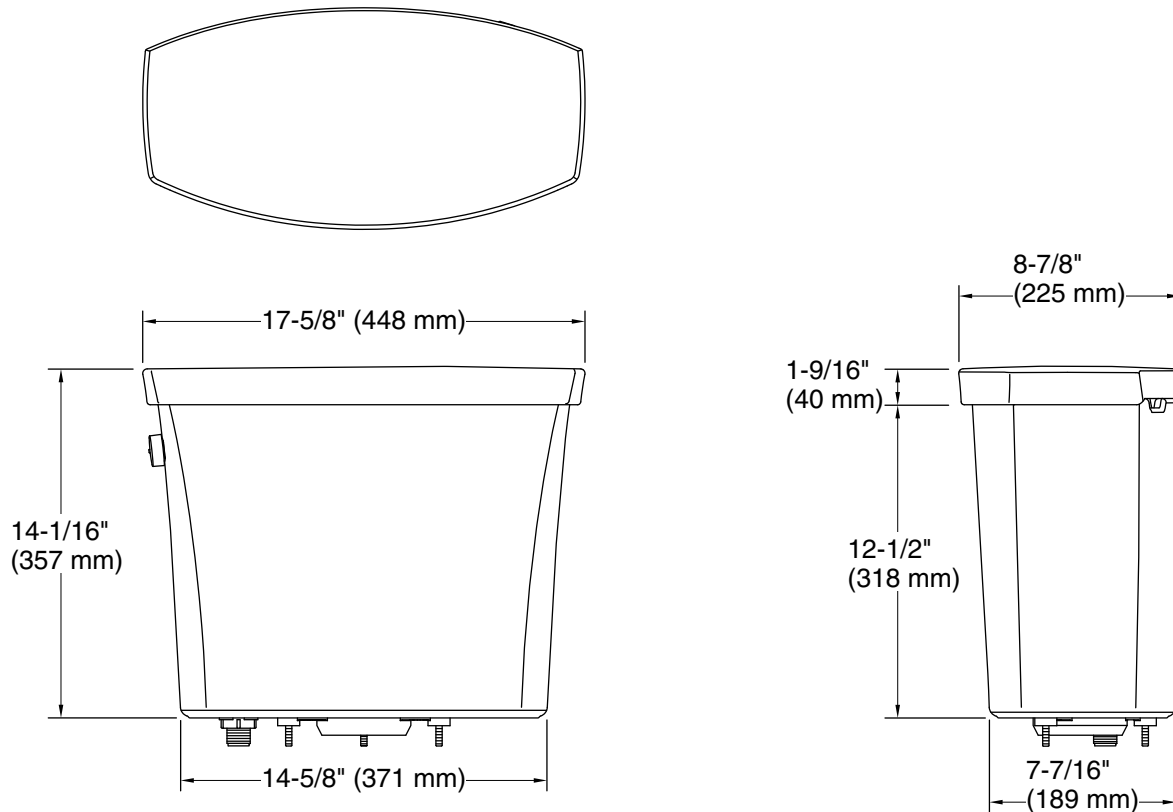

Features

- 1.28 gpf (4.8 lpf)
- Left-hand Polished Chrome trip lever
- Coordinates with other products in the Kelston collection
- Combines with the K-32809 bowl to create a complete K-32810 toilet
- AquaPiston® canister optimizes the flow out of the tank, harnessing gravity and the natural powerful reducing cascade of water to increase the power and effectiveness of the flush
- Easy-to-flush canister design requires less force to actuate than a 3" (76 mm) flapper, and has 90% less exposed seal material which resists conditions that cause wear, tear, shrinkage and swelling

Color tiles intended for reference only.

Color	Code	Description
	0	White
	96	Biscuit
	7	Black Black™

Technical Information

All product dimensions are nominal.

Toilet type: Bowl-mount

Flush type: AquaPiston