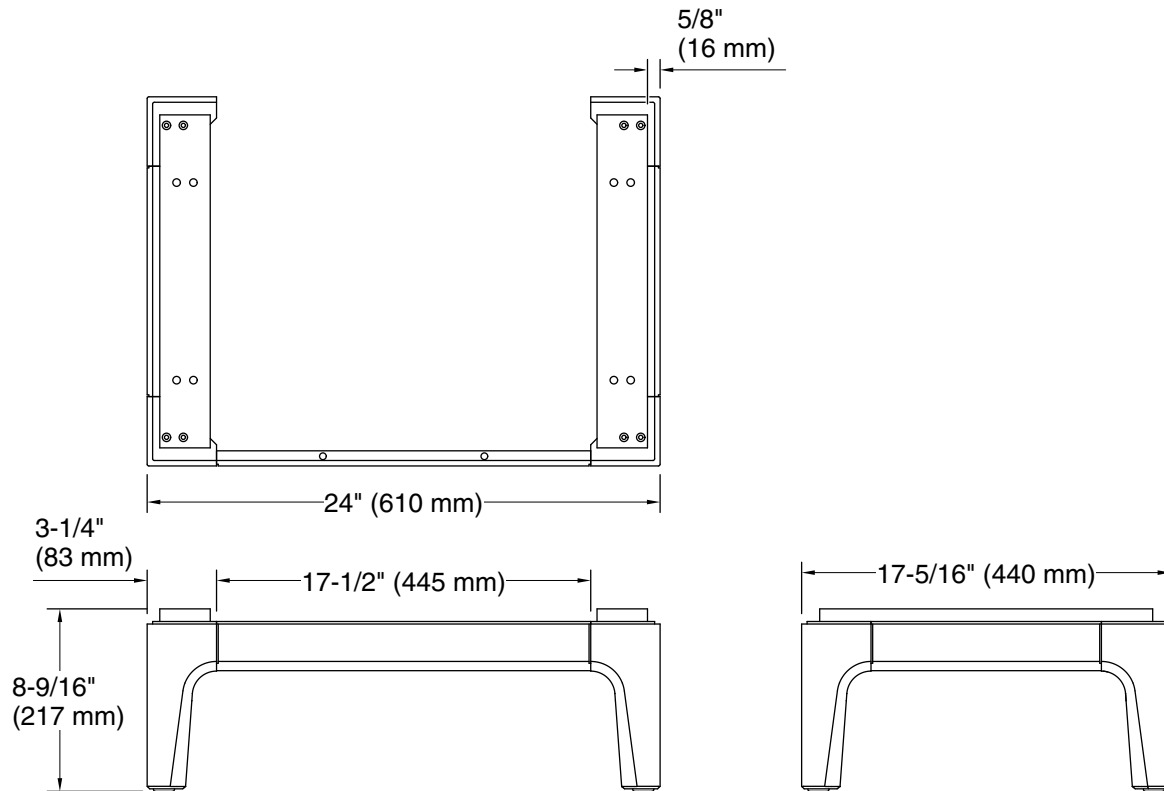

Technical Information

All product dimensions are nominal.

Material: Wood, MDF

Notes

Install this product according to the installation instructions.