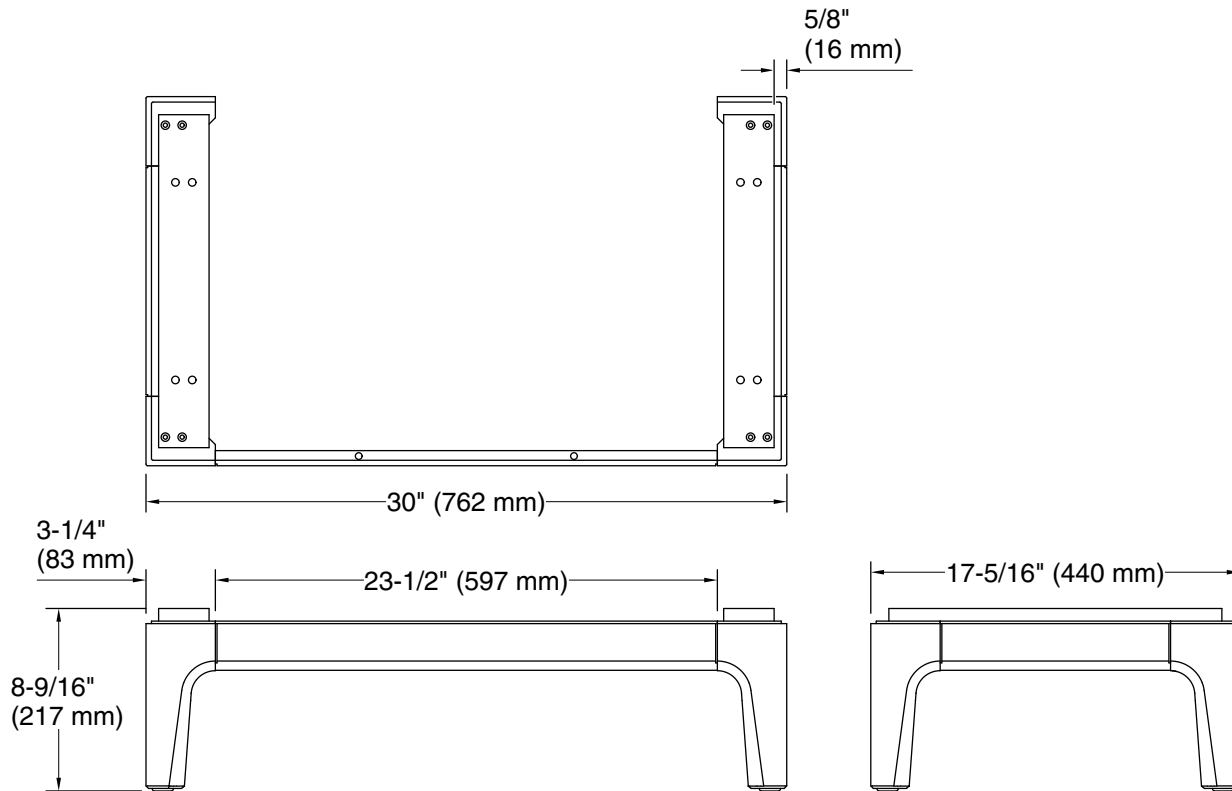

Features

- Stained-wood legs offer the polished look of furniture in the bathroom
- For use with Seer 30" K-33552 vanity set
- Includes installation hardware

Material

- Solid wood and moisture-resistant MDF
- The nature of wood grain can cause variations in stain depth. Our expert craftspeople hand-apply the stain to blend these variations

Technical Information

All product dimensions are nominal.

Material: Wood, MDF