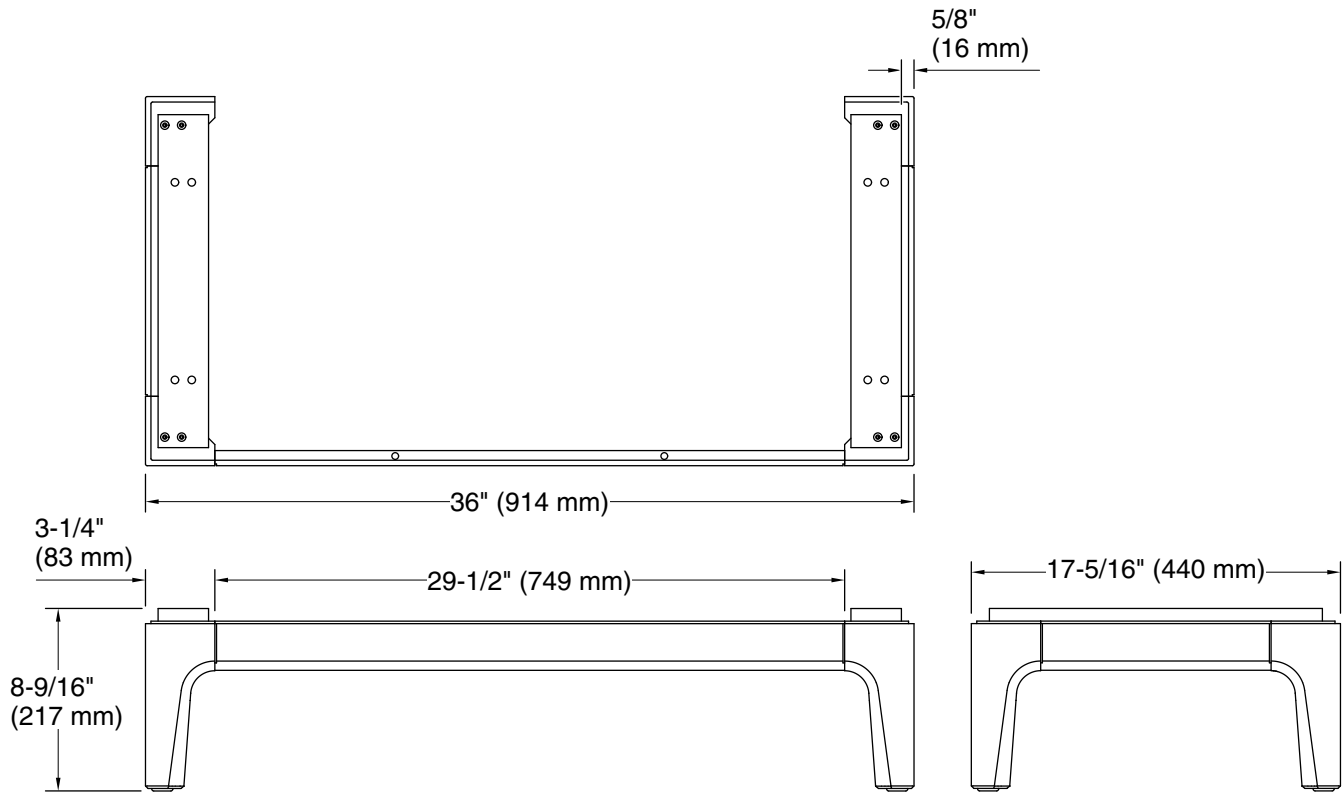

Seer®
36" vanity legs
K-32815-SH9

Features

- Stained-wood legs offer the polished look of furniture in the bathroom
- For use with Seer 36" K-33553 vanity set
- Includes installation hardware

Material

- Solid wood and moisture-resistant MDF
- The nature of wood grain can cause variations in stain depth. Our expert craftspeople hand-apply the stain to blend these variations

Technical Information

All product dimensions are nominal.

Material: Wood, MDF