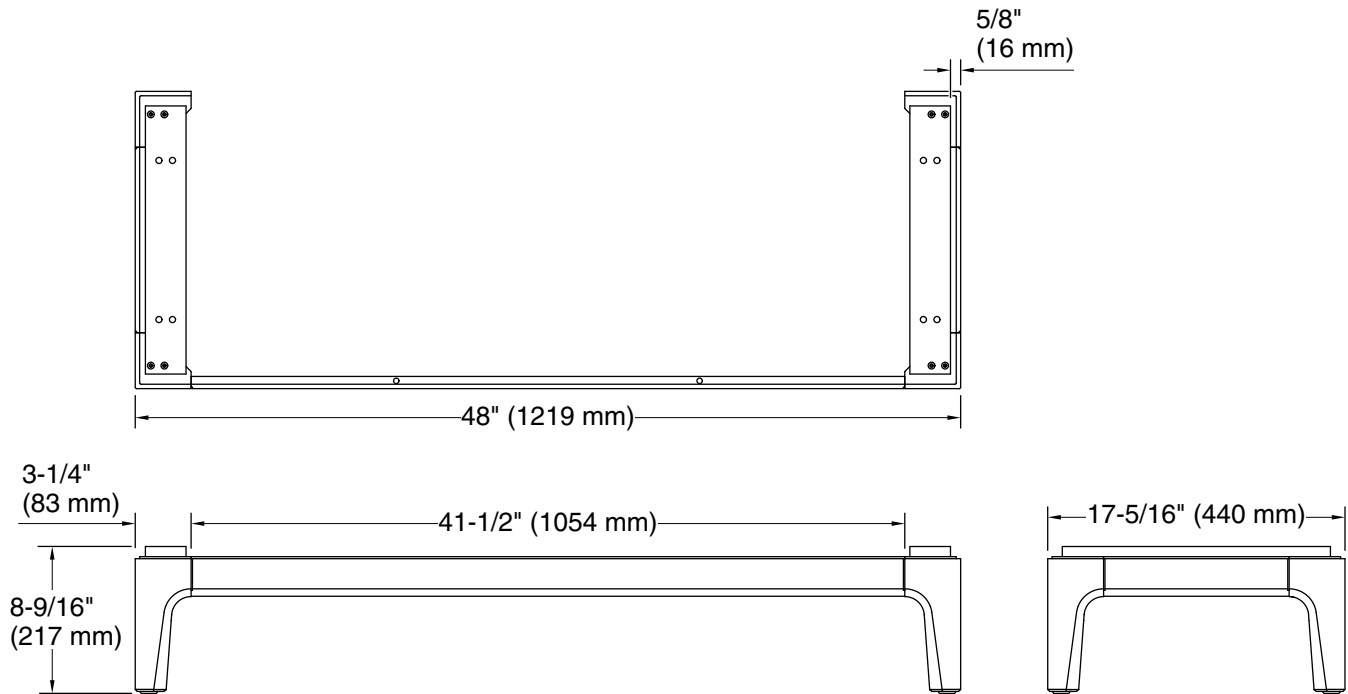

Seer®
48" vanity legs
K-32816-SH10

Features

- Stained-wood legs offer the polished look of furniture in the bathroom
- For use with Seer 48" K-33554 vanity set
- Includes installation hardware

Material

- Solid wood and moisture-resistant MDF
- The nature of wood grain can cause variations in stain depth. Our expert craftspeople hand-apply the stain to blend these variations

Technical Information

All product dimensions are nominal.

Material: Wood, MDF