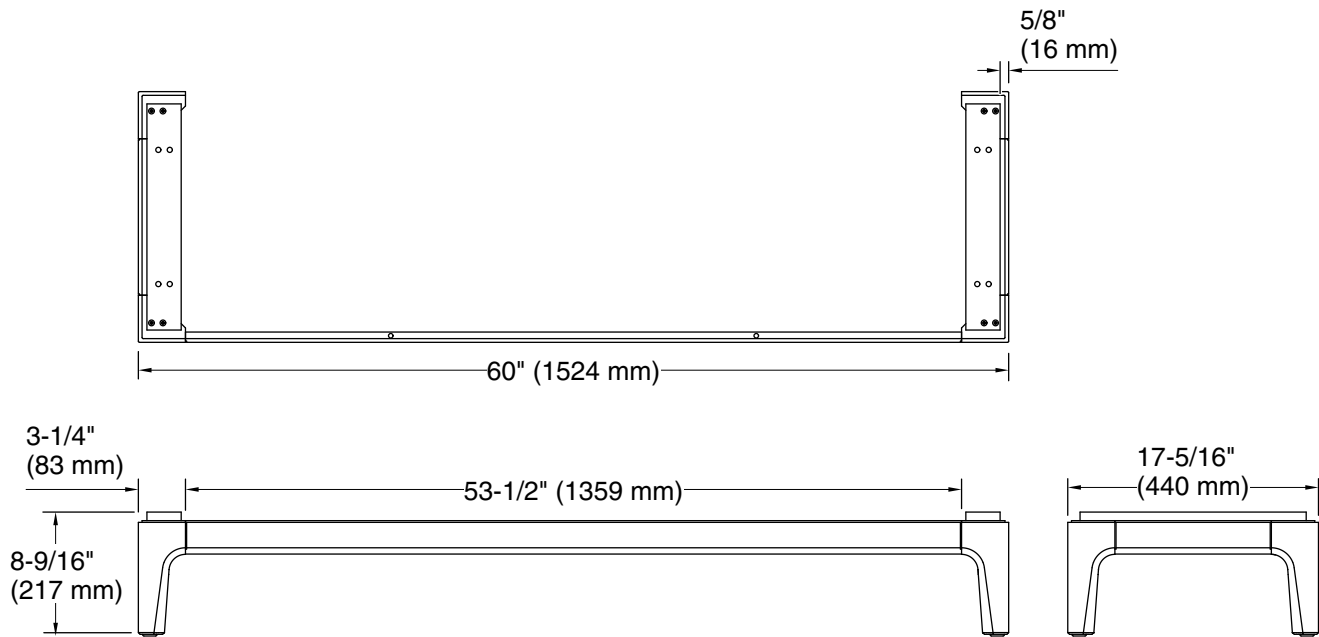

Features

- Stained-wood legs offer the polished look of furniture in the bathroom
- For use with Seer 60" K-33555 vanity set
- Includes installation hardware

Material

- Solid wood and moisture-resistant MDF
- The nature of wood grain can cause variations in stain depth. Our expert craftspeople hand-apply the stain to blend these variations

Technical Information

All product dimensions are nominal.

Material: Wood, MDF