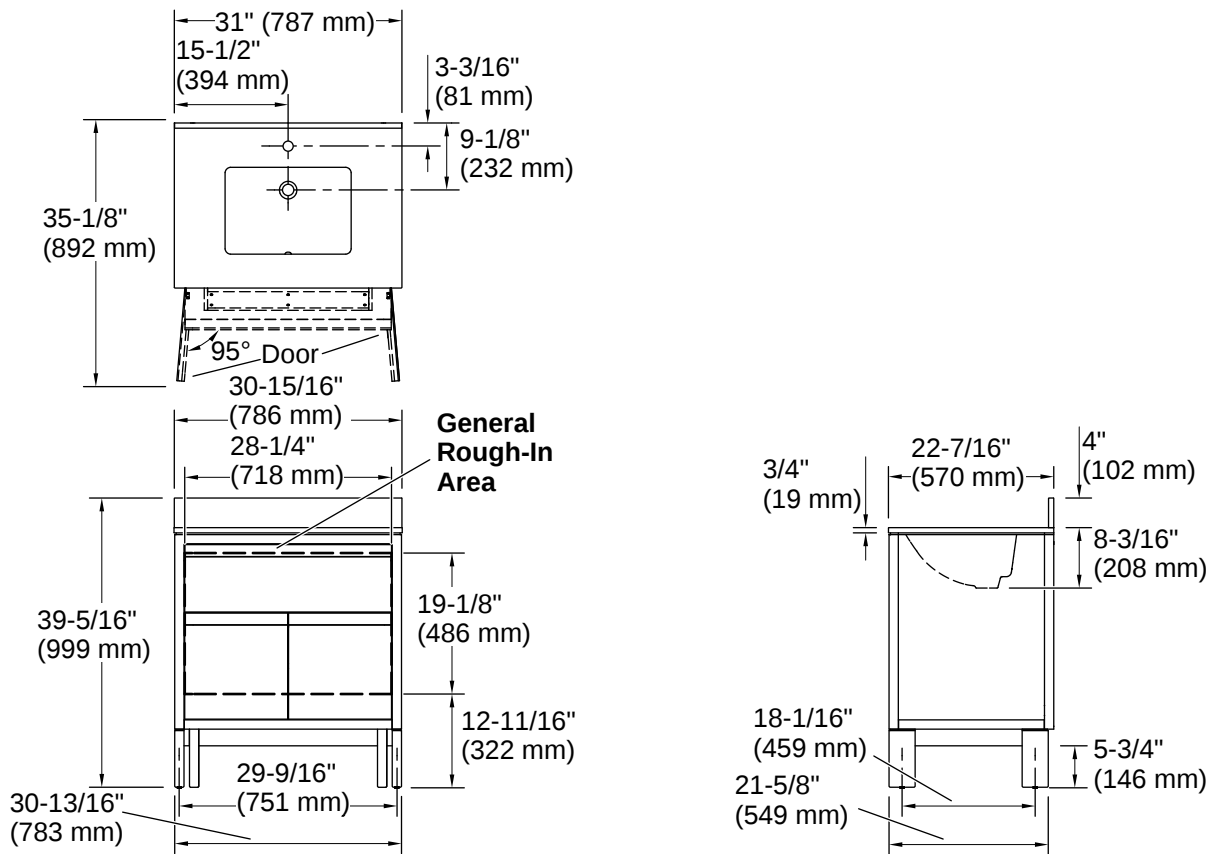

Installation

- Easy installation – no special tools required

Installation Notes

Install this product according to the installation instructions.