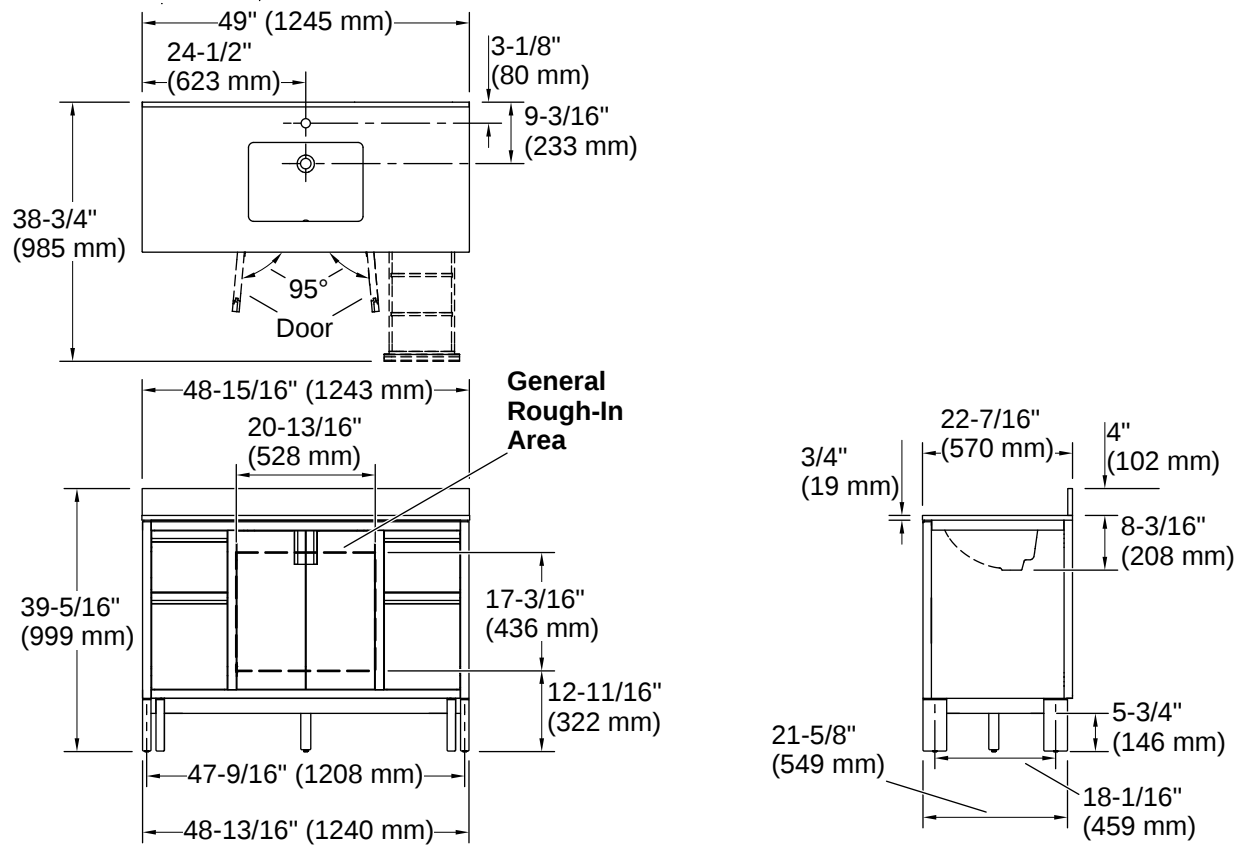

Installation

- Easy installation – no special tools required

Installation Notes

Install this product according to the installation instructions.