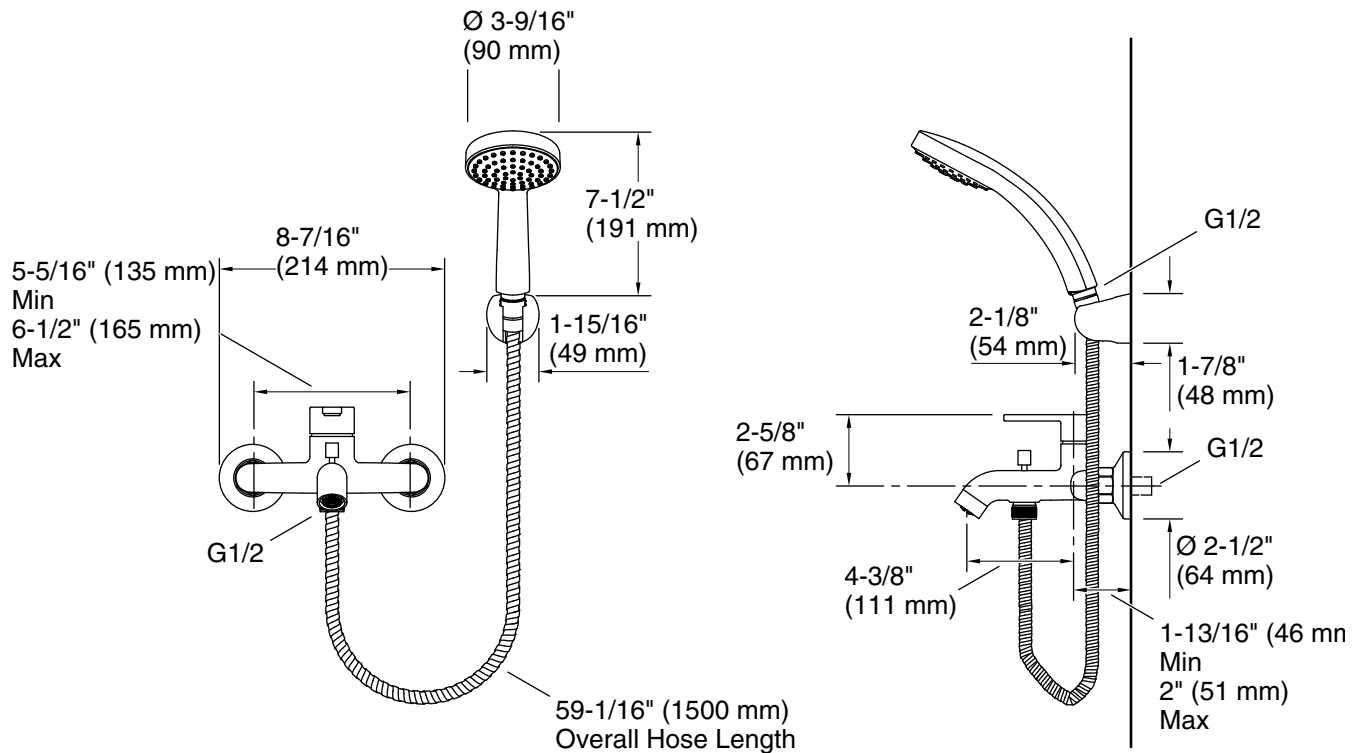

## Features

- Performance showering packages offer increased functionality and simplify the ordering process
- Single lever handle allows for on/off activation, volume, and temperature control
- 6-1/4" (159 mm) diverter spout with G 1/2 connection
- Includes Citrus™ single-function handshower, handshower holder, and 59" (1500 mm) hose
- Single-function handshower delivers a full, consistent spray, regardless of water pressure
- Sprayface resists hard water buildup and is easy to clean
- 2.5 gpm (9.5 lpm) maximum handshower flow rate at 73 psi (5.0 bar)
- Handshower holder can be mounted at preferred height to suit your household

## Installation

- Wall-mount
- G 1/2 inlet connection

### Technical Information

All product dimensions are nominal.

Drain included: No

### Handshower:

Rated maximum flow: 2.5 gal/min (9.5 l/min)