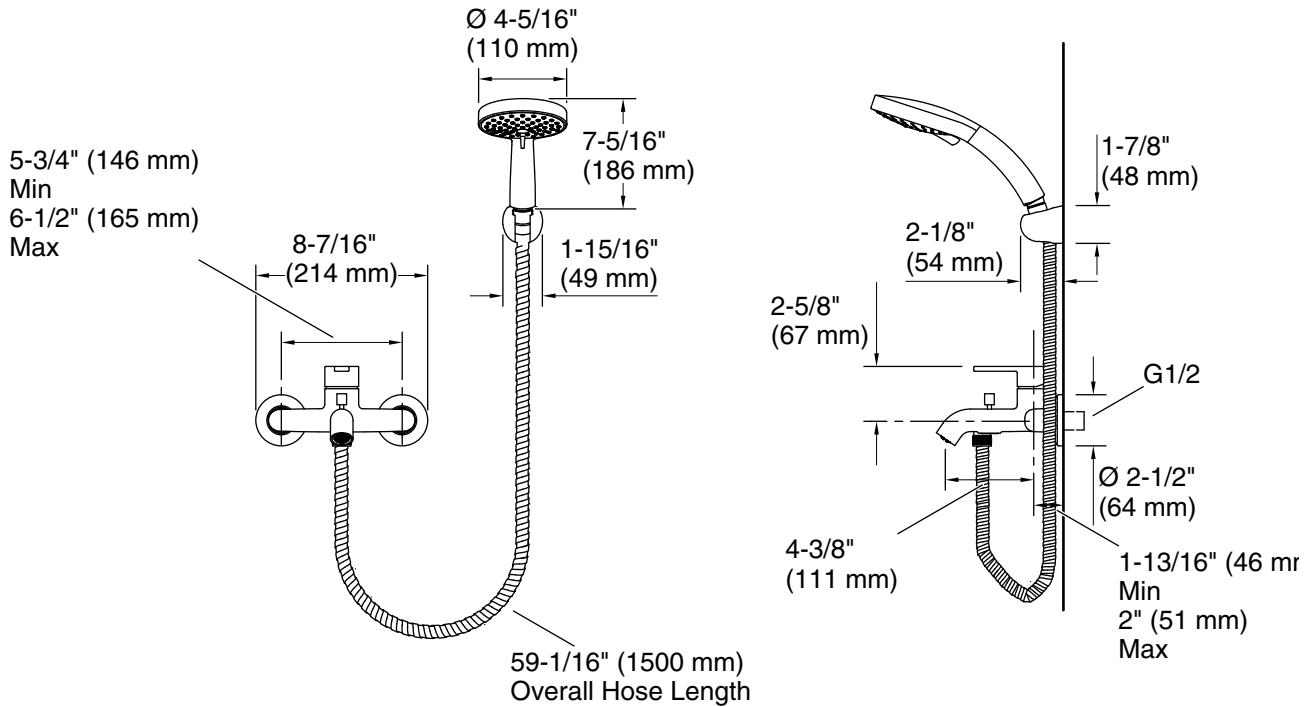

### Features

- Performance showering packages offer increased functionality and simplify the ordering process
- Single lever handle allows for on/off activation, volume, and temperature control
- 6-1/4" (159 mm) diverter spout with G 1/2 connection
- Includes Citrus™ multifunction handshower, handshower holder, and 59" (1500 mm) hose
- Citrus™ multifunction handshower offers five spray experiences: full coverage, wide coverage, dedicated spray, intense drenching, and targeted spray
- Sprayface resists hard water buildup and is easy to clean
- Thumb tab allows for a smooth transition between sprays
- 2.5 gpm (9.5 lpm) maximum handshower flow rate at 73 psi (5.0 bar)
- Handshower holder can be mounted at preferred height to suit your household

### Installation

- Wall-mount
- G 1/2 inlet connection

### Technical Information

All product dimensions are nominal.

Drain included: No

### Handshower:

Rated maximum flow: 2.5 gal/min (9.5 l/min)