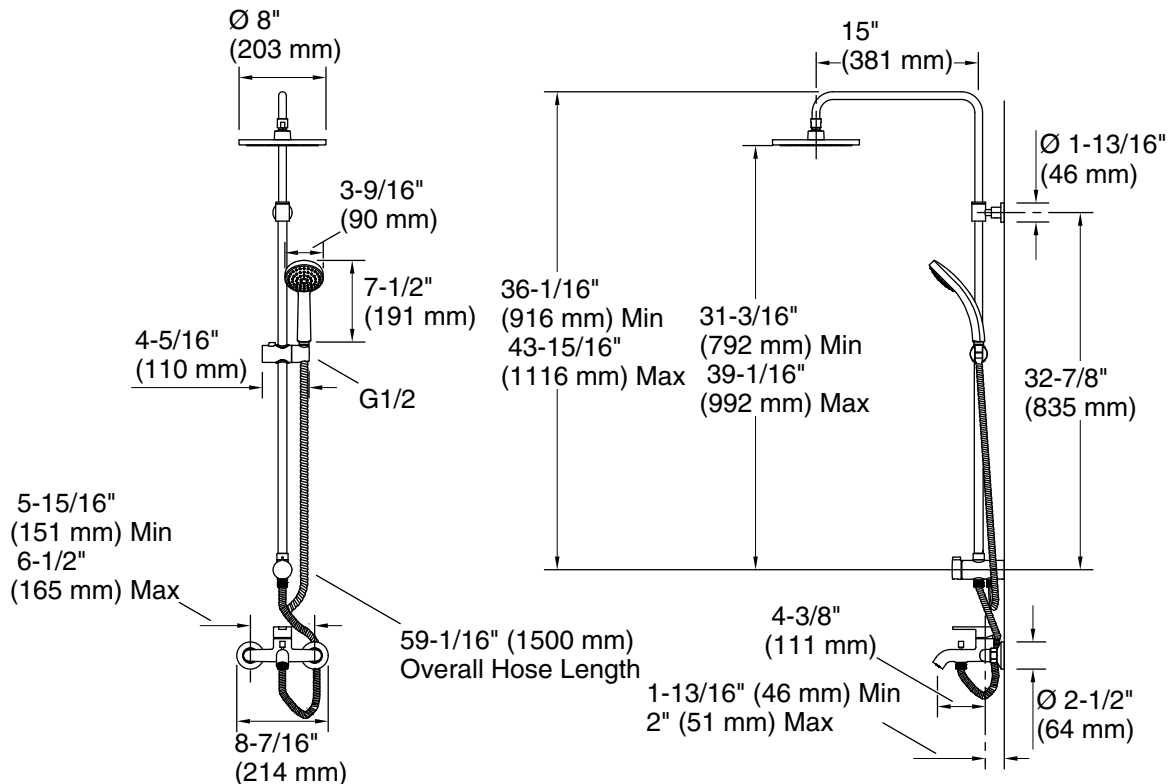

Features

- Performance showering packages offer increased functionality and simplify the ordering process
- Includes bath faucet, two shower hoses, shower column, handshower, and rainhead
- Single lever handle allows for on/off activation, volume, and temperature control
- 6-1/4" (159 mm) diverter spout with G 1/2 connection
- 59" (1500 mm) hose connects to shower column base to handshower
- 19-11/16" (500 mm) hose connects trim diverter to shower column base
- Single-function handshower delivers a full, consistent spray, regardless of water pressure
- Sprayface resists hard water buildup and is easy to clean
- Easy-to-adjust handshower holder slides up/down shower column with left-side release; locks in place at your preferred height
- 8" (203 mm) round rainhead
- Diverter at base of column makes for easy toggling between handshower and showerhead
- 2.5 gpm (9.5 lpm) maximum flow rate at 73 psi (5.0 bar)
- Rainhead utilizes Katalyst™ air induction technology, fusing water with air to create bigger drops for a more powerful spray

Material

- Premium material construction for durability and reliability
- KOHLER® finishes resist corrosion and tarnishing

Installation

- Wall-mount
- G 1/2 inlet connection

**Codes/Standards**

None Applicable

See website for detailed warranty information.

Technical Information

All product dimensions are nominal.

Handshower:

Rated maximum flow: 2.5 gal/min (9.5 l/min)

Showerhead/Body Spray:

Rated maximum flow: 2.5 gal/min (9.5 l/min)