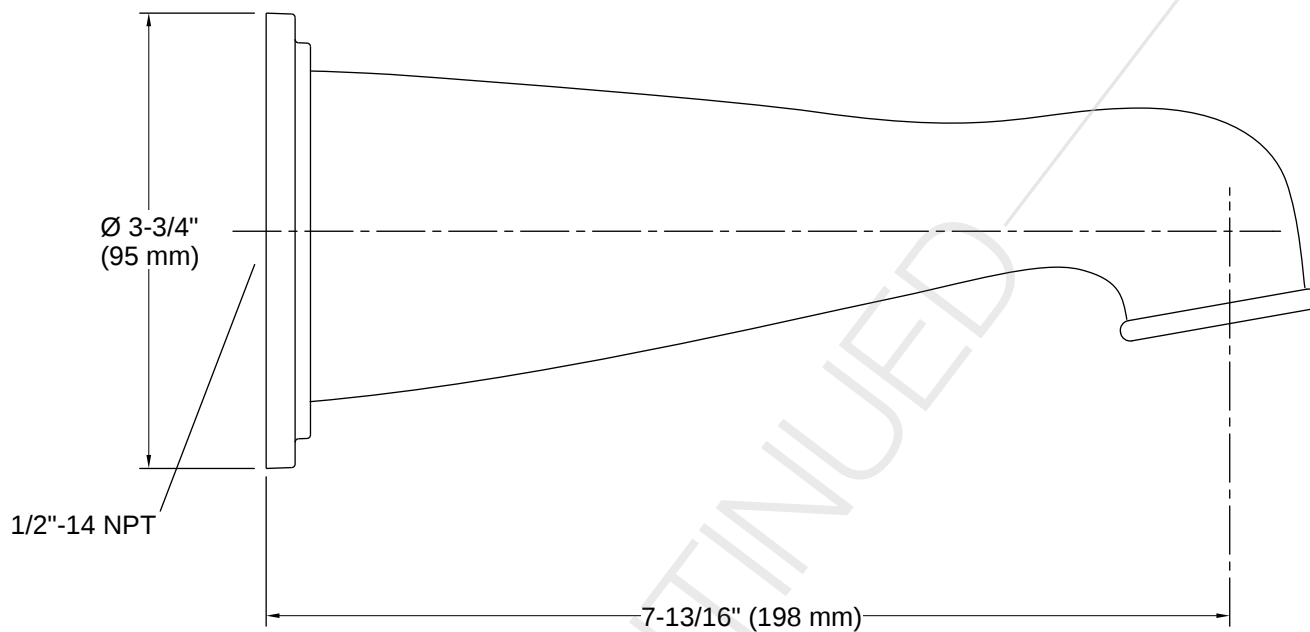

Installation

- Wall-mount

Installation Notes

Install this product according to the installation instructions.