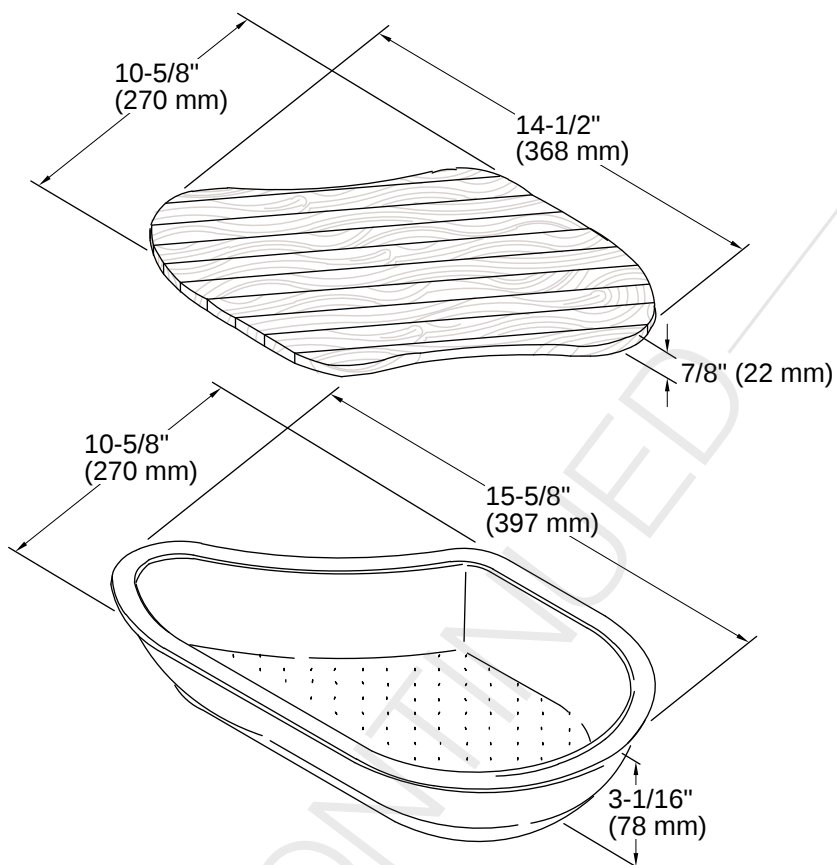

Installation Notes

Install this product according to the installation instructions.