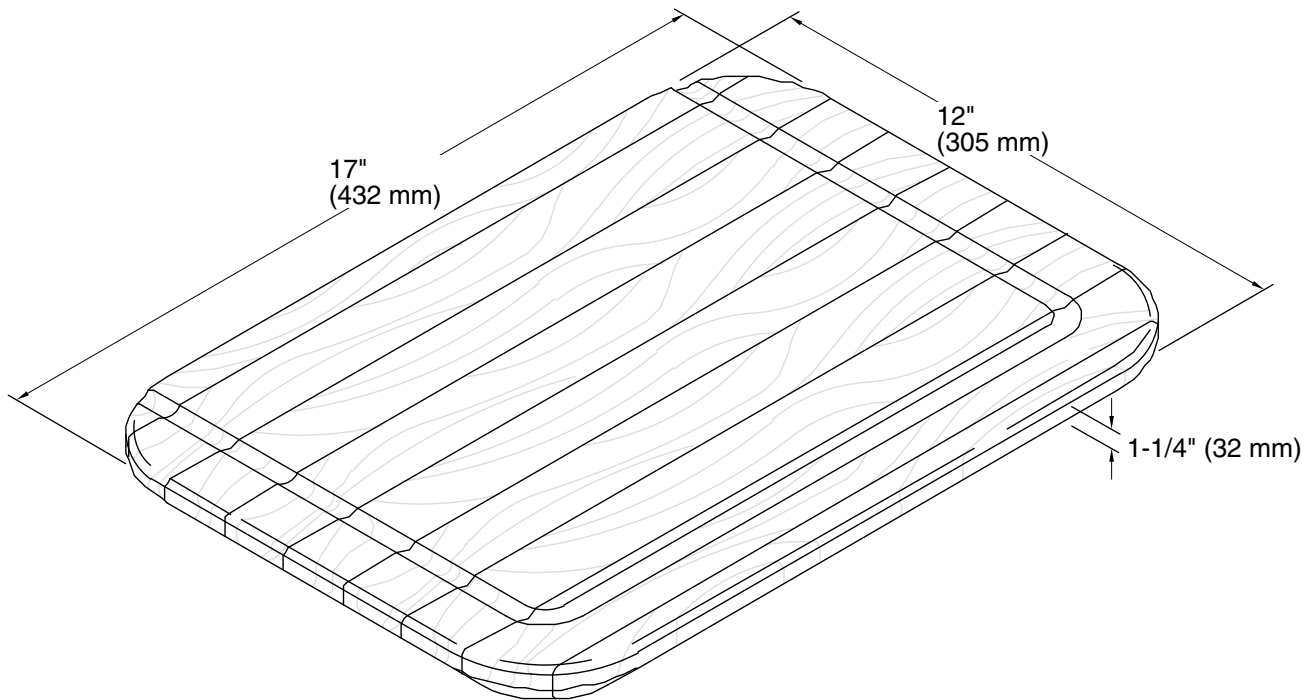

Technical Information

All product dimensions are nominal.

Material: Wood