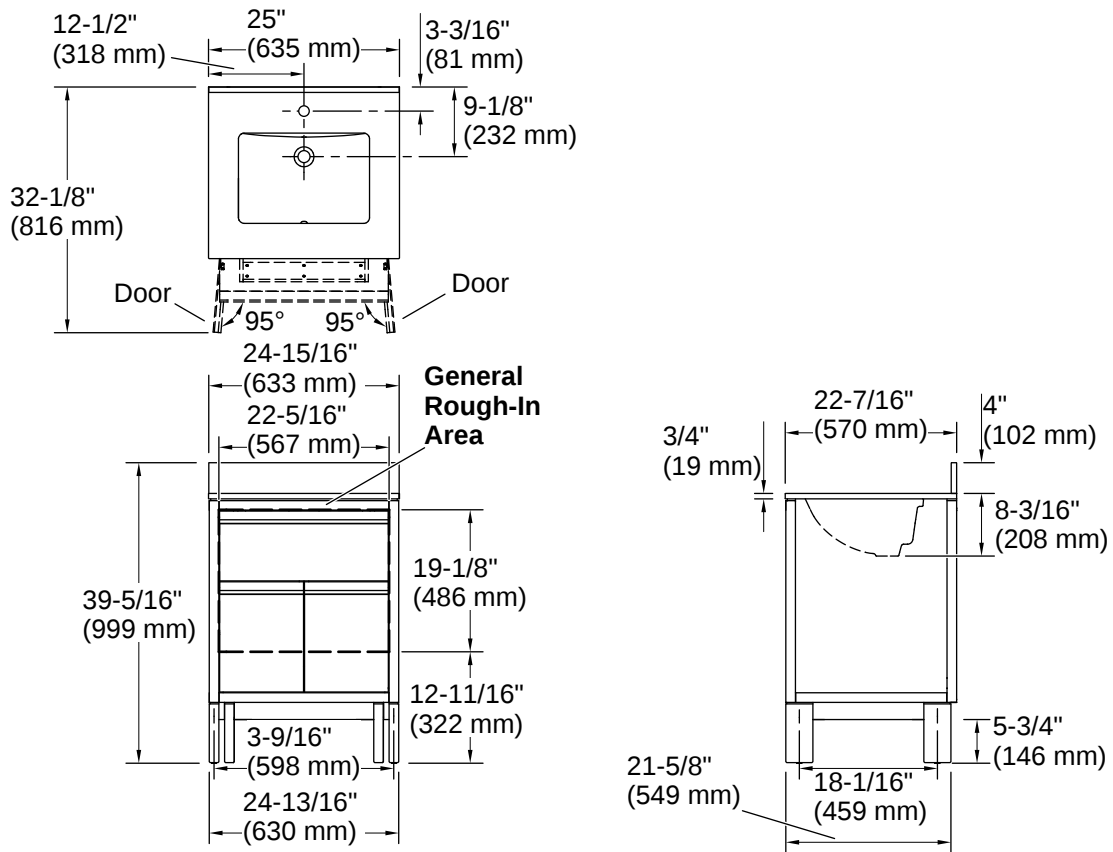

Installation

- Easy installation – no special tools required

Installation Notes

Install this product according to the installation instructions.