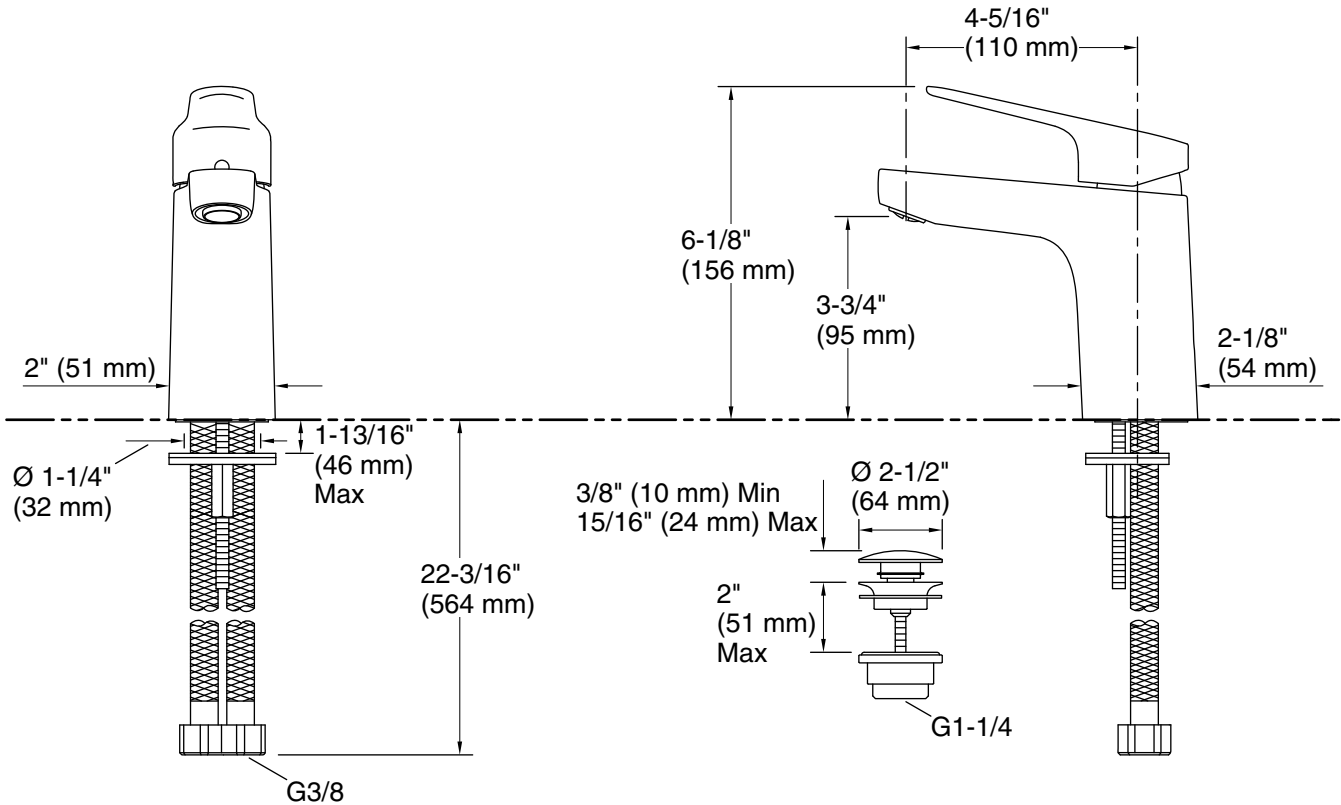

Technical Information

All product dimensions are nominal.

Faucet:

Flow rate: 1.85 gal/min (7 l/min)

Pressure: 60 psi (4.1 bar)

Drain included: Yes

Drain with overflow: Yes

Spout:

Spout reach: 4-5/16" (109 mm)

Notes

Install this product according to the installation instructions.