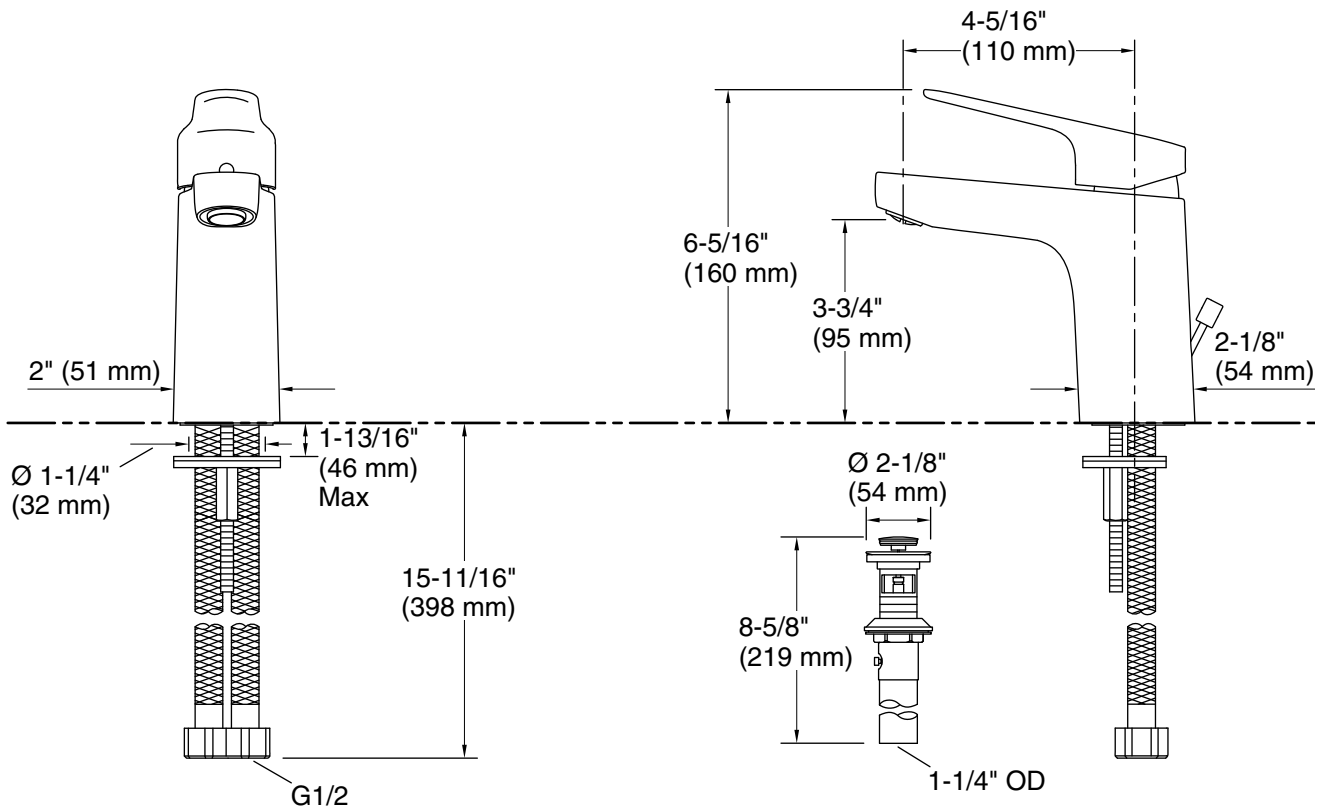

### Features

- Single lever handle allows for both on/off activation and temperature setting
- 4-1/4" (108 mm) spout reach
- 2.2 gpm (8.3 lpm) maximum flow rate at 60 psi (4.14 bar)
- Red/blue indexing on handle
- Temperature memory allows faucet to be turned on and off at the temperature set during prior usage
- KOHLER ceramic disc valves exceed industry longevity standards by over two times, ensuring durable performance for life
- Includes cable pop-up drain with 1-1/4" (32 mm) tailpiece
- Part of the Accliv bathroom faucet and showering collection

### Installation

- Deck-mount
- For single-hole installation
- Flexible supply lines simplify installation

### Technical Information

All product dimensions are nominal.

#### Spout:

Spout reach: 4-5/16" (109 mm)