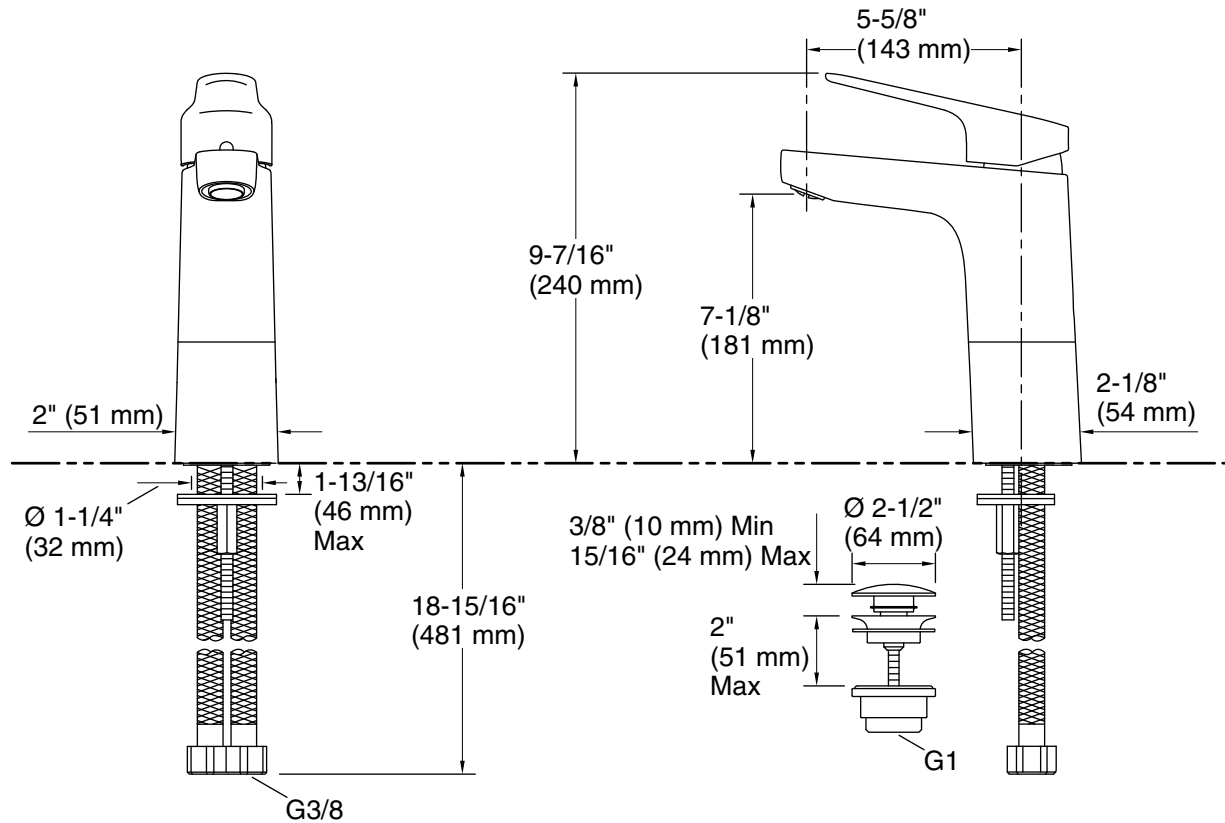

Technical Information

All product dimensions are nominal.

Faucet:

Flow rate: 1.85 gal/min (7 l/min)

Pressure: 60 psi (4.1 bar)

Drain included: Yes

Drain with overflow: Yes