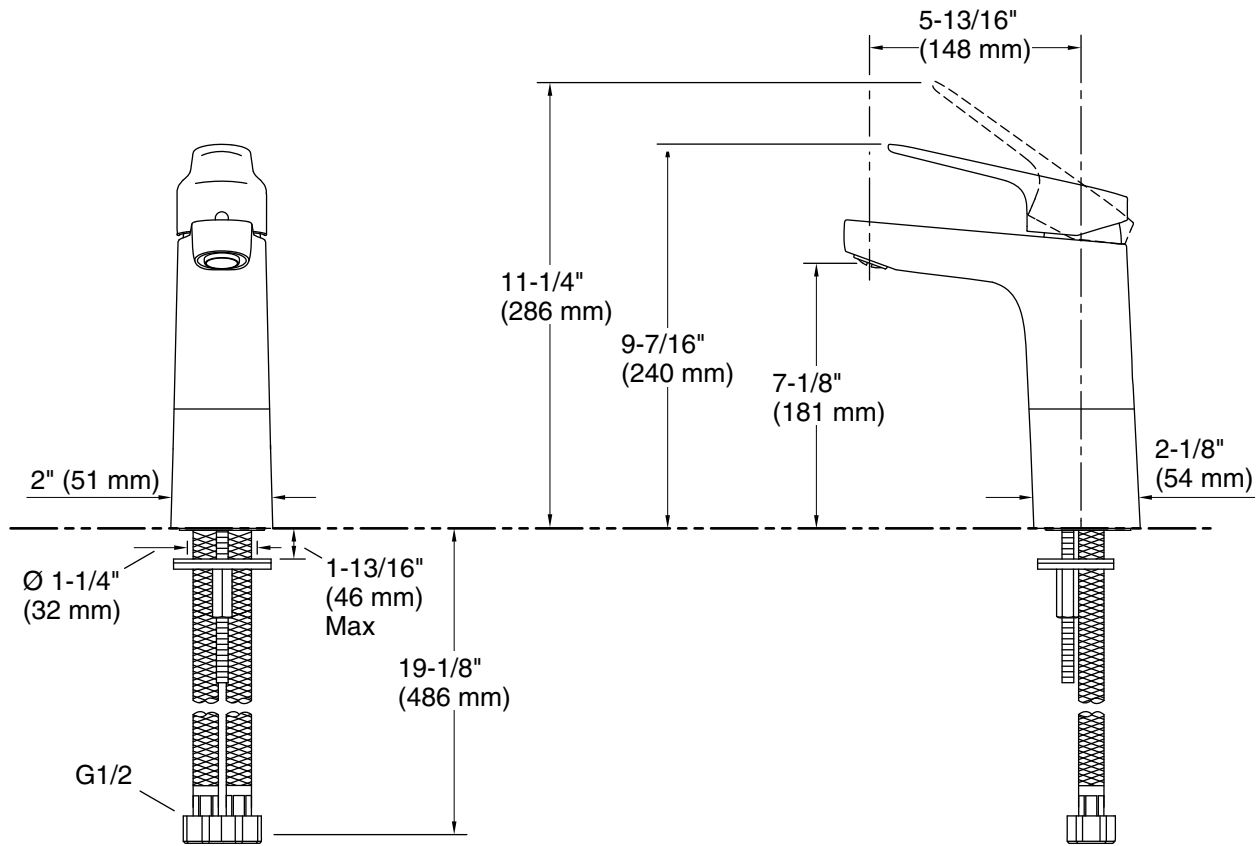

Technical Information

All product dimensions are nominal.

Faucet flow rate: 1.2 gal/min (4.5 l/min)

Drain included: Yes

Drain with overflow: Yes

Notes

Install this product according to the installation instructions.