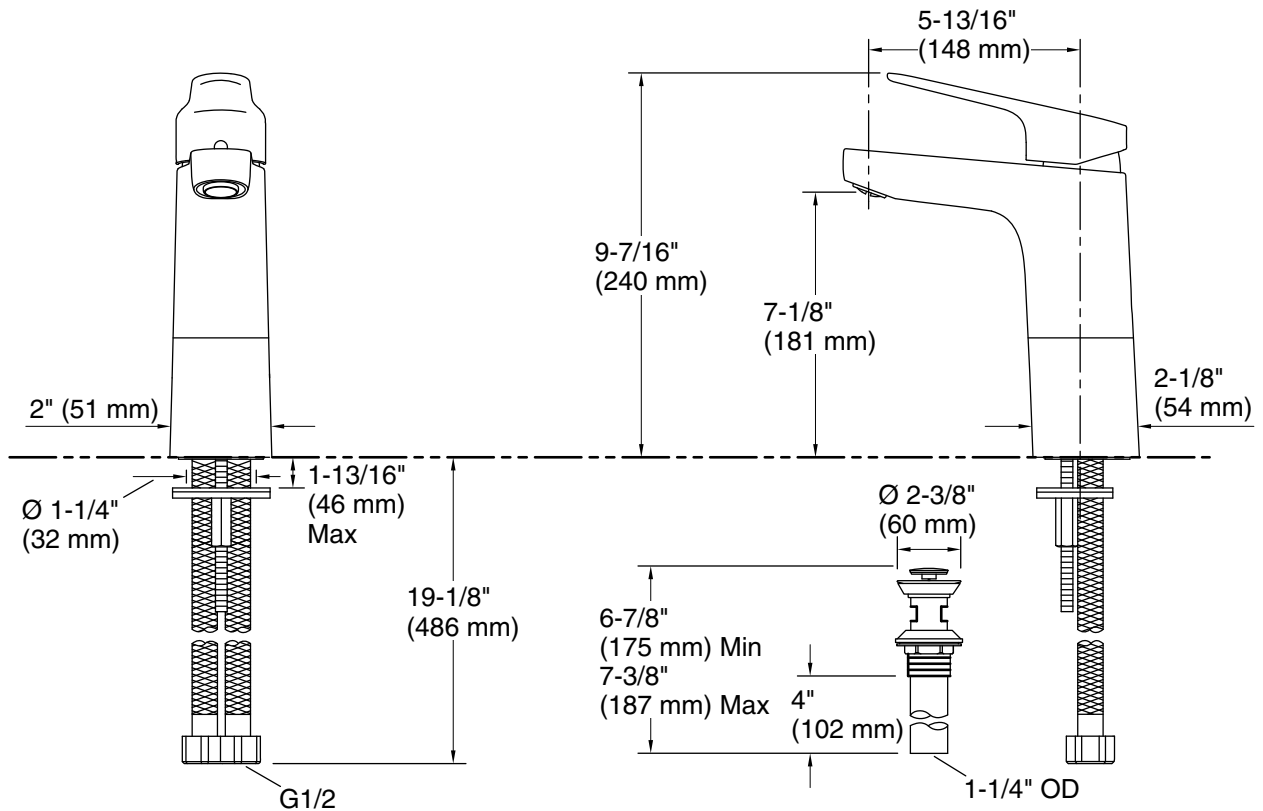

KOHLER® Faucets

Tall single-handle bathroom sink faucet with paddle handle, 8.3 lpm
K-33063T-4

Accliv™

Features

- Single lever handle allows for both on/off activation and temperature setting
- 9-3/8" (238 mm) faucet height
- 5-3/4" (146 mm) spout reach
- 2.2 gpm (8.3 lpm) maximum flow rate at 60 psi (4.14 bar)
- Red/blue indexing on handle
- Temperature memory allows faucet to be turned on and off at the temperature set during prior usage
- KOHLER ceramic disc valves exceed industry longevity standards by over two times, ensuring durable performance for life
- Includes clicker drain with 1-1/4" (32 mm) metal tailpiece
- Part of the Accliv bathroom faucet and showering collection

Recommended Products/Accessories

K-23726 Drain treatment
K-23723 Faucet cleaner

Codes/Standards

Plumbing Standards
GB 18145

See website for detailed warranty information.

Technical Information

All product dimensions are nominal.

Faucet:

Flow rate: 2.2 gal/min (8.3 l/min)

Drain included: Yes

Drain with overflow: Yes

Spout:

Spout reach: $5\text{-}3/4"$ (146 mm)