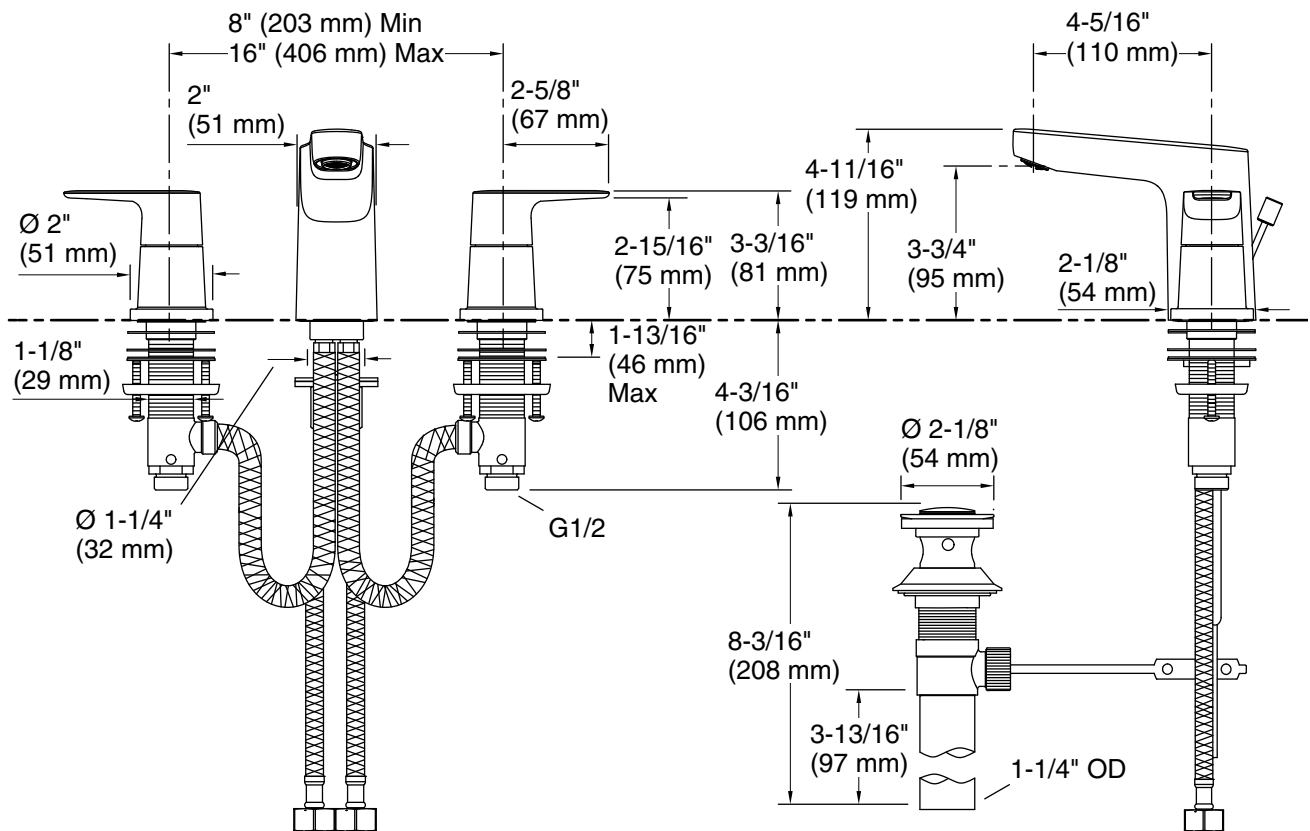

## Features

- Two lever handles offer separate control of hot and cold water
- 4-5/16" (110 mm) spout reach
- 2.2 gpm (8.3 lpm) maximum flow rate at 45 psi (3.1 bar)
- KOHLER® ceramic disc valves exceed industry longevity standards for a lifetime of durable performance
- Includes cable pop-up drain with 1-1/4" (32 mm) tailpiece
- Part of the Accliv bathroom faucet and showering collection

## Installation

- For 8" (203 mm) centers
- Flexible supply lines simplify installation

### Technical Information

All product dimensions are nominal.

#### Spout:

Spout reach: 4-5/16" (110 mm)

Handle clearance: 8" (203 mm)