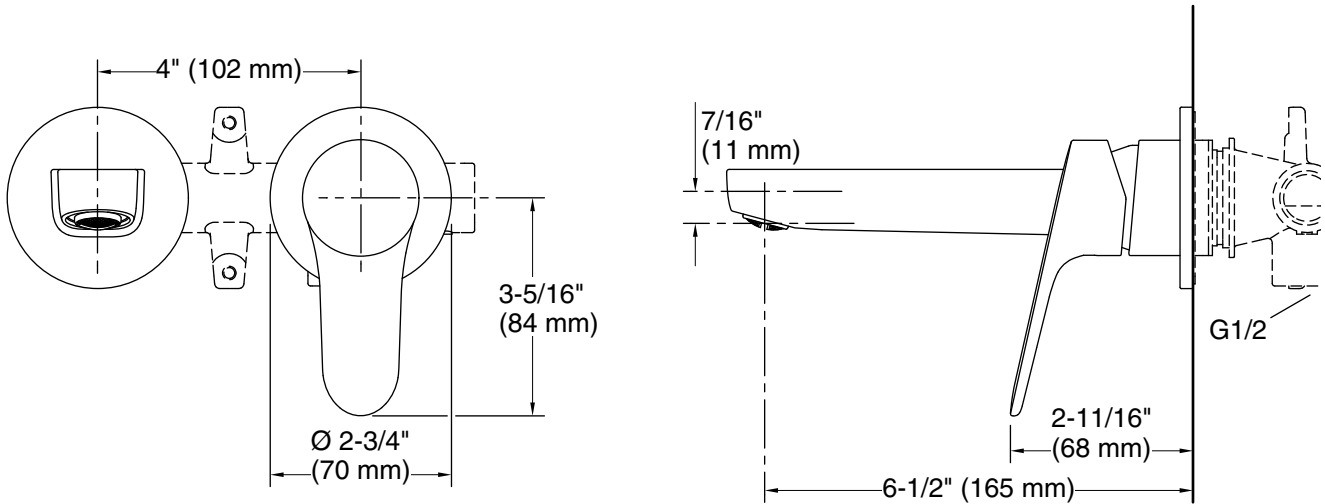

### Features

- Single lever handle allows for both volume and temperature control
- 6-1/2" (165 mm) spout reach
- 2.2 gpm (8.3 lpm) maximum flow rate at 45 psi (3.1 bar)
- Red/blue indexing on handle
- Temperature memory allows faucet to be turned on and off at the temperature set during prior usage
- Includes clicker drain with 1-1/4" (32 mm) metal tailpiece
- Part of the Accliv bathroom faucet and showering collection

### Installation

- Wall-mount
- Trim only; requires valve to complete installation (sold separately)

### Technical Information

All product dimensions are nominal.

#### Spout:

Spout reach: 6-1/2" (165 mm)

Handle clearance: 2-5/16" (59 mm)