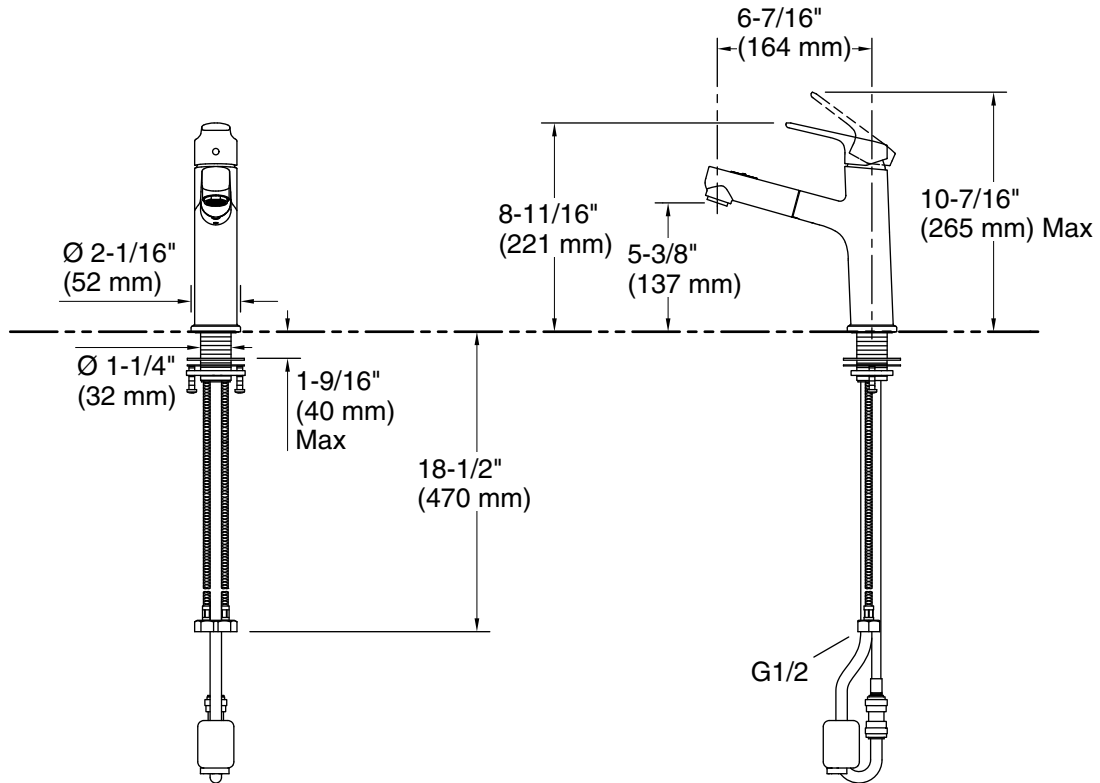

### Features

- Single lever handle allows for both volume and temperature control
- Two spray functions; textured spout switch slides up/down to direct water to bottom/top of spout
- Top-of-spout laminar stream delivers a gentle rinse with minimal splash during your oral hygiene routine
- Sprayhead pulls out on 15" (381 mm) flexible hose for convenient hair washing and sink cleaning
- 8-5/8" (219 mm) faucet height
- 6-3/8" (162 mm) spout reach
- 2.2 gpm (8.3 lpm) maximum flow rate at 45 psi (3.1 bar)
- Red/blue indexing on handle
- Temperature memory allows faucet to be turned on and off at the temperature set during prior usage
- KOHLER ceramic disc valves exceed industry longevity standards by over two times, ensuring durable performance for life
- Includes clicker drain with 1-1/4" (32 mm) metal tailpiece
- Part of the Accliv bathroom faucet and showering collection

### Installation

- Deck-mount
- For single-hole installation
- Flexible supply lines simplify installation

### Technical Information

All product dimensions are nominal.

#### Spout:

Spout reach:  $6\text{-}3/8\text{''}$  (162 mm)