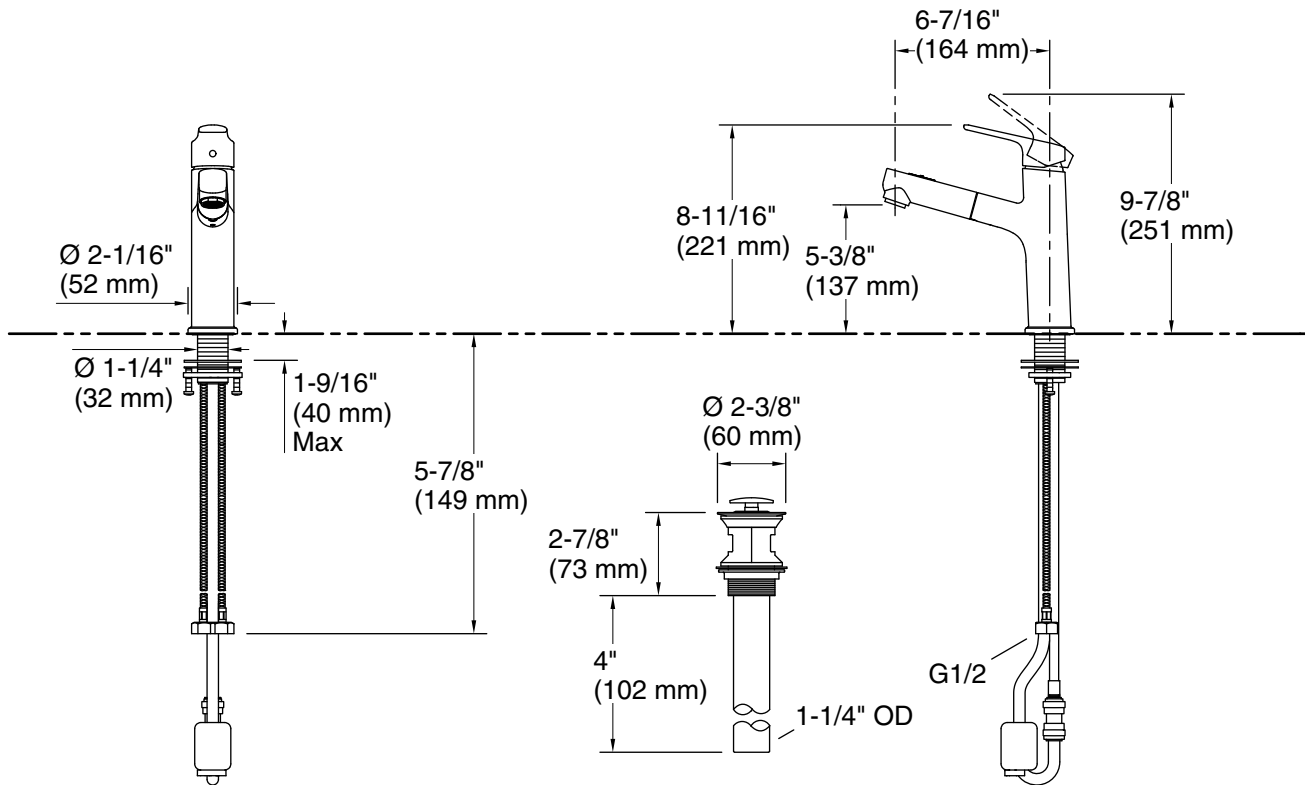

### Features

- Single lever handle allows for both volume and temperature control
- Two spray functions; textured spout switch slides up/down to direct water to bottom/top of spout
- Top-of-spout laminar stream delivers a gentle rinse with minimal splash during your oral hygiene routine
- Sprayhead pulls out on 15" (381 mm) flexible hose for convenient hair washing and sink cleaning
- 8-5/8" (219 mm) faucet height
- 6-3/8" (162 mm) spout reach
- 2.2 gpm (8.3 lpm) maximum flow rate at 45 psi (3.1 bar)
- Red/blue indexing on handle
- Temperature memory allows faucet to be turned on and off at the temperature set during prior usage
- KOHLER ceramic disc valves exceed industry longevity standards by over two times, ensuring durable performance for life
- Includes clicker drain with 1-1/4" (32 mm) metal tailpiece
- Part of the Accliv bathroom faucet and showering collection

### Installation

- Deck-mount
- For single-hole installation
- Flexible supply lines simplify installation

### Technical Information

All product dimensions are nominal.

#### Spout:

Spout reach:  $6\text{-}3/8\text{''}$  (162 mm)