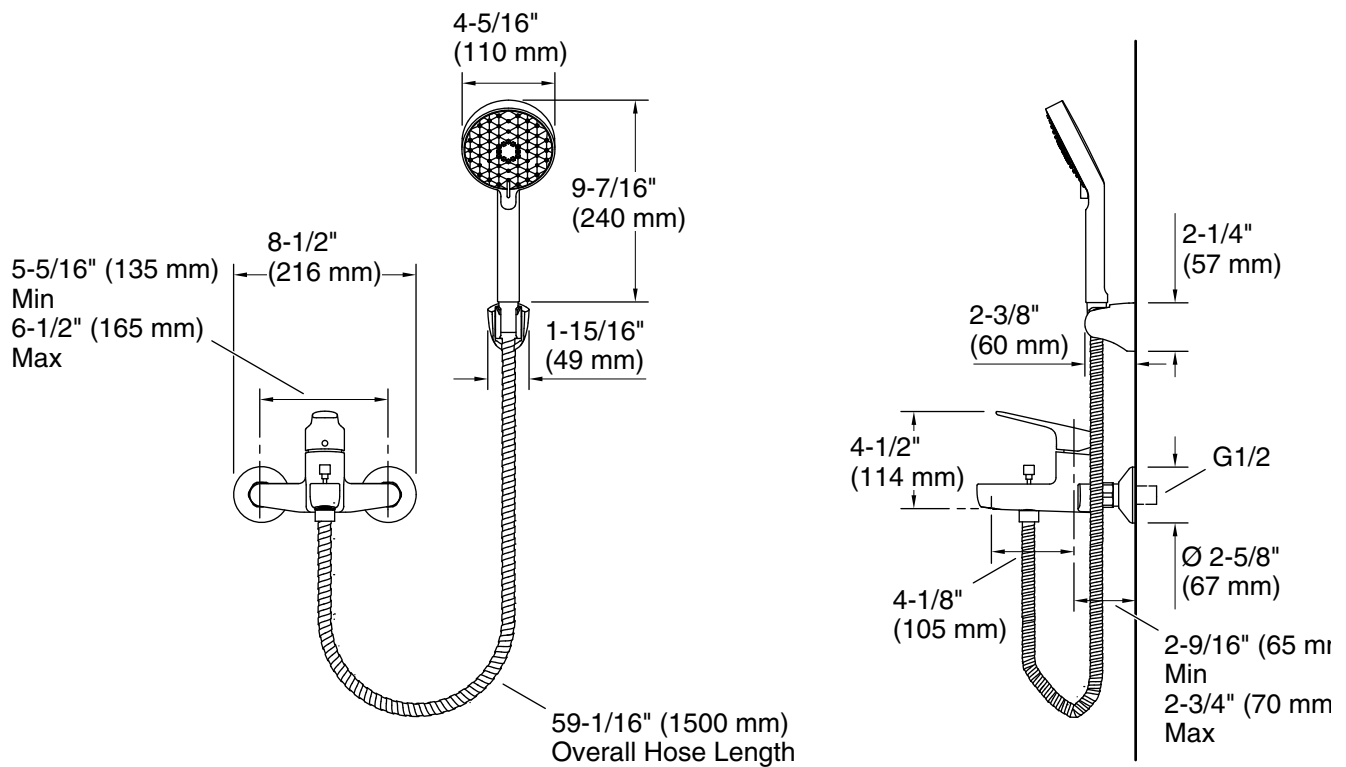

**Features**

- Features integrated 35 mm mixing valve
- Single lever handle allows for both volume and temperature control
- Diverter spout
- After shower, diverter automatically returns to default bath faucet position, for a safer next shower experience
- Includes Awaken™ multifunction handshower, holder, and 60" (1524 mm) hose
- Advanced spray engine provides three alternate experiences: wide coverage, intense drenching, and targeted spray
- MasterClean™ sprayface features an easy-to-clean surface that withstands mineral buildup and maximizes spray performance
- Thumb tab allows for a smooth transition between sprays
- 2.2 gpm (8.3 lpm) maximum flow rate at 45 psi (3.1 bar)
- KOHLER® ceramic disc valves exceed industry longevity standards for a lifetime of durable performance

**Material**

- Premium material construction for durability and reliability
- KOHLER® finishes resist corrosion and tarnishing

**Installation**

- Wall-mount
- G 1/2 inlet connection

**Codes/Standards**

Plumbing Standards  
GB 18145  
General Acceptance (GA)

### Technical Information

All product dimensions are nominal.

Drain included: No

### Handshower:

Rated maximum flow: 2.2 gal/min (8.3 l/min)

Pressure: 45 psi (3.1 bar)