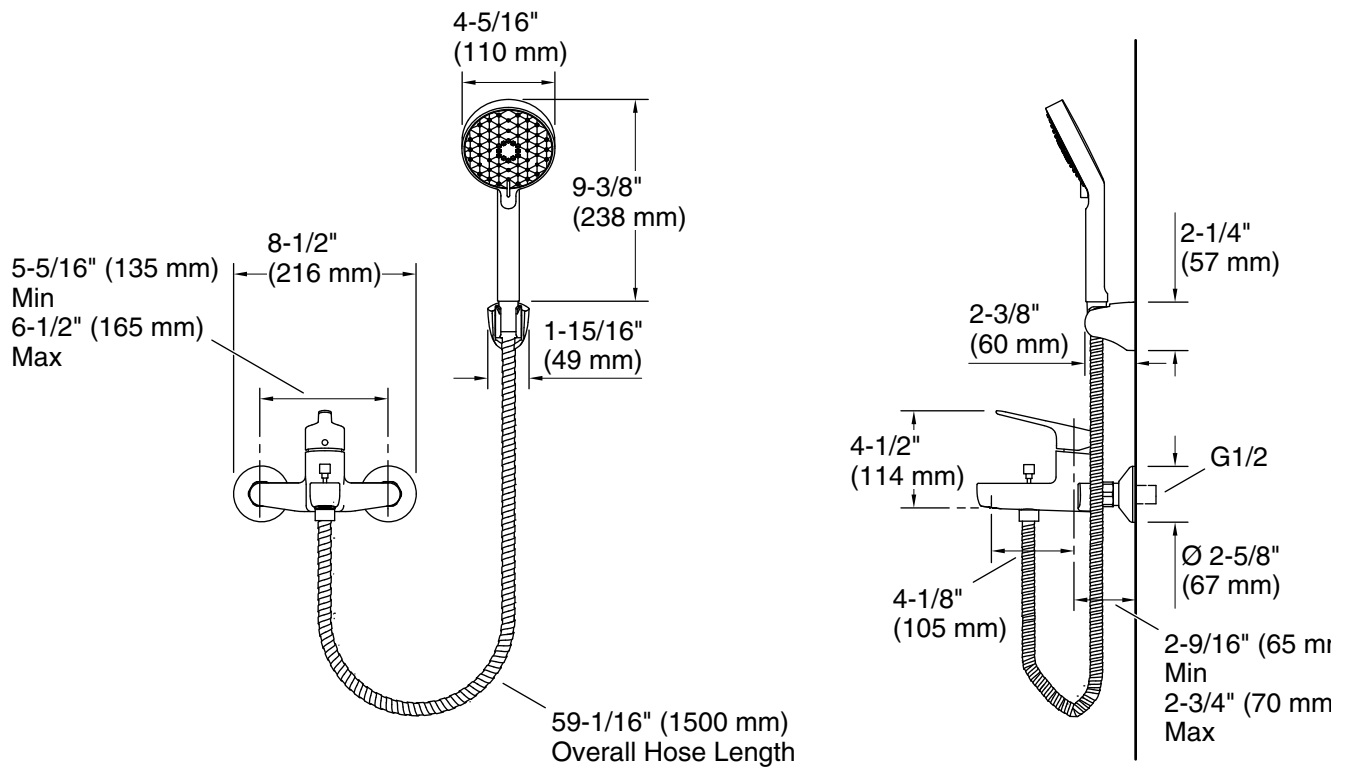

**Features**

- Features integrated 35 mm mixing valve
- Single lever handle allows for both volume and temperature control
- Diverter spout
- After shower, diverter automatically returns to default bath faucet position, for a safer next shower experience
- Includes Awaken™ multifunction handshower, holder, and 60" (1524 mm) hose
- Advanced spray engine provides three alternate experiences: wide coverage, intense drenching, and targeted spray
- MasterClean™ sprayface features an easy-to-clean surface that withstands mineral buildup and maximizes spray performance
- Thumb tab allows for a smooth transition between sprays
- 2.2 gpm (8.3 lpm) maximum flow rate at 45 psi (3.1 bar)
- KOHLER® ceramic disc valves exceed industry longevity standards for a lifetime of durable performance

**Material**

- Premium material construction for durability and reliability
- KOHLER® finishes resist corrosion and tarnishing

**Installation**

- Wall-mount
- G 1/2 inlet connection

**Codes/Standards**

Plumbing Standards  
GB 18145

### Technical Information

All product dimensions are nominal.

Drain included: No

### Handshower:

Rated maximum flow: 2.2 gal/min (8.3 l/min)