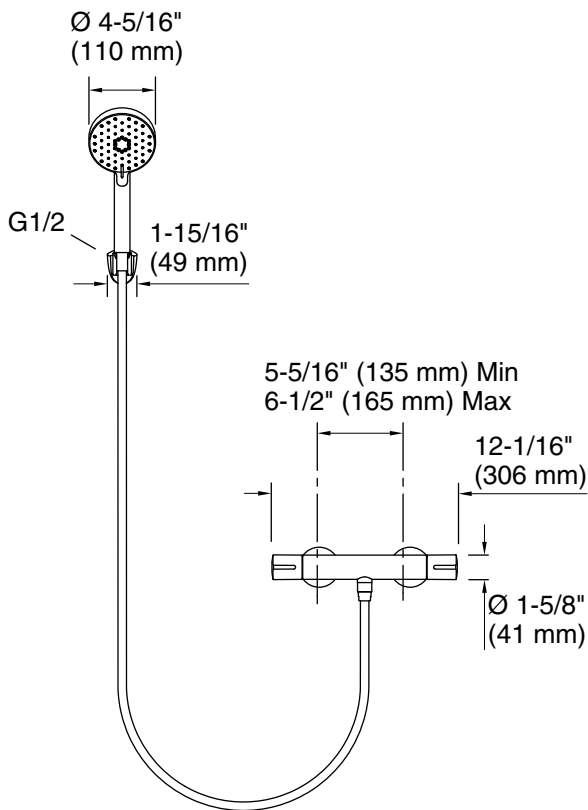

### Features

- Modern, simplistic exposed thermostatic valve serves as a hub for shower controls
- Thermostatic valve allows user to set and maintain precise temperature
- Antiscald protection
- Volume control valve provides on/off operation, along with precise control of water volume and intensity
- Includes Awaken™ multifunction handshower, holder, and 60" (1524 mm) smooth hose
- Advanced spray engine provides three alternate experiences: wide coverage, intense drenching, and targeted spray
- MasterClean™ sprayface features an easy-to-clean surface that withstands mineral buildup and maximizes spray performance
- Thumb tab allows for a smooth transition between sprays
- 2.2 gpm (8.3 lpm) maximum flow rate at 45 psi (3.1 bar)
- KOHLER® ceramic disc valves exceed industry longevity standards for a lifetime of durable performance
- Part of the Accliv bathroom faucet and showering collection

### Installation

- Wall-mount shower-only installation
- G 1/2 inlet connection

### Technical Information

All product dimensions are nominal.

Drain included: No

### Handshower:

Rated maximum flow: 2.2 gal/min (8.3 l/min)