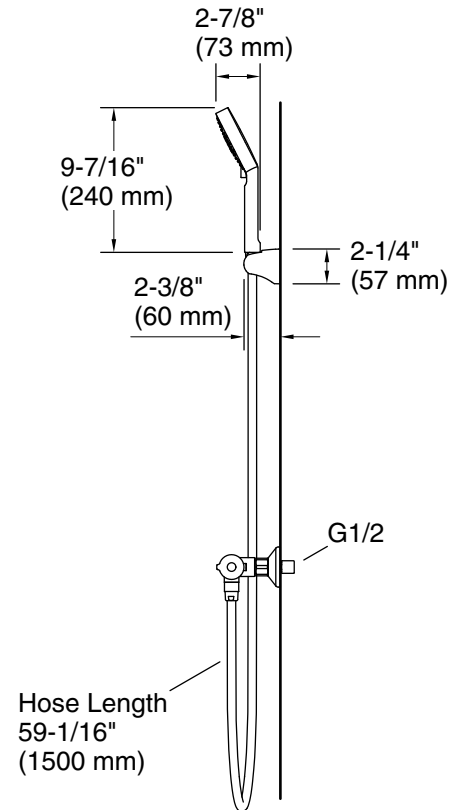

### Features

- Modern, simplistic exposed thermostatic valve serves as a hub for shower controls
- Thermostatic valve allows user to set and maintain precise temperature
- Antiscald protection
- Volume control valve provides on/off operation, along with precise control of water volume and intensity
- Includes Awaken™ multifunction handshower, holder, and 60" (1524 mm) smooth hose
- Advanced spray engine provides three alternate experiences: wide coverage, intense drenching, and targeted spray
- MasterClean™ sprayface features an easy-to-clean surface that withstands mineral buildup and maximizes spray performance
- Thumb tab allows for a smooth transition between sprays
- 2.2 gpm (8.3 lpm) maximum flow rate at 45 psi (3.1 bar)
- KOHLER® ceramic disc valves exceed industry longevity standards for a lifetime of durable performance
- Part of the Accliv bathroom faucet and showering collection

### Installation

- Wall-mount shower-only installation
- G 1/2 inlet connection

### Technical Information

All product dimensions are nominal.

Drain included: No