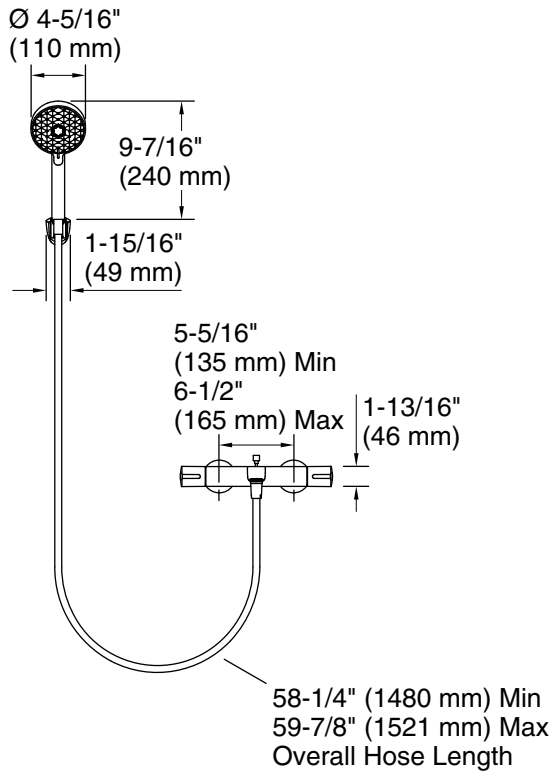

Features

- Modern, simplistic exposed thermostatic valve serves as a hub for bath/shower controls
- Thermostatic valve allows user to set and maintain precise temperature
- Antiscald protection
- Volume control valve provides on/off operation, along with precise control of water volume and intensity
- Diverter spout
- After shower, diverter automatically returns to default bath faucet position, for a safer next shower experience
- Includes Awaken™ multifunction handshower, holder, and 60" (1524 mm) smooth hose
- Advanced spray engine provides three alternate experiences: wide coverage, intense drenching, and targeted spray
- MasterClean™ sprayface features an easy-to-clean surface that withstands mineral buildup and maximizes spray performance
- Thumb tab allows for a smooth transition between sprays
- 2.2 gpm (8.3 lpm) maximum flow rate at 45 psi (3.1 bar)
- KOHLER® ceramic disc valves exceed industry longevity standards for a lifetime of durable performance
- Part of the Accliv bathroom faucet and showering collection

Installation

- Wall-mount
- G 1/2 inlet connection

Codes/Standards

Plumbing Standards
QB/T 2806

See website for detailed warranty information.

Technical Information

All product dimensions are nominal.

Drain included: No

Handshower:

Rated maximum flow: 2.2 gal/min (8.3 l/min)

Notes

Install this product according to the installation instructions.