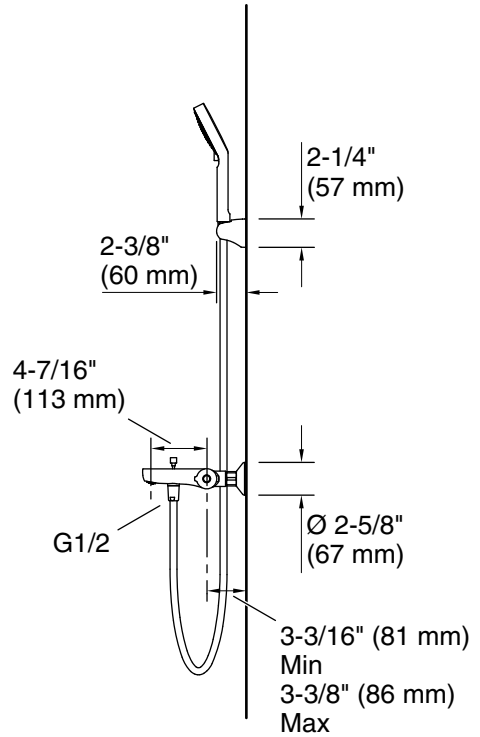

Features

- Modern, simplistic exposed thermostatic valve serves as a hub for bath/shower controls
- Thermostatic valve allows user to set and maintain precise temperature
- Antiscald protection
- Volume control valve provides on/off operation, along with precise control of water volume and intensity
- Diverter spout
- After shower, diverter automatically returns to default bath faucet position, for a safer next shower experience
- Includes Awaken™ multifunction handshower, holder, and 60" (1524 mm) smooth hose
- Advanced spray engine provides three alternate experiences: wide coverage, intense drenching, and targeted spray
- MasterClean™ sprayface features an easy-to-clean surface that withstands mineral buildup and maximizes spray performance
- Thumb tab allows for a smooth transition between sprays
- 2.2 gpm (8.3 lpm) maximum flow rate at 45 psi (3.1 bar)
- KOHLER® ceramic disc valves exceed industry longevity standards for a lifetime of durable performance
- Part of the Accliv bathroom faucet and showering collection

Installation

- Wall-mount
- G 1/2 inlet connection

Codes/Standards

Plumbing Standards
QB/T 2806

See website for detailed warranty information.

Technical Information

All product dimensions are nominal.

Drain included: No

Handshower:

Rated maximum flow: 2.2 gal/min (8.3 l/min)

Notes

Install this product according to the installation instructions.