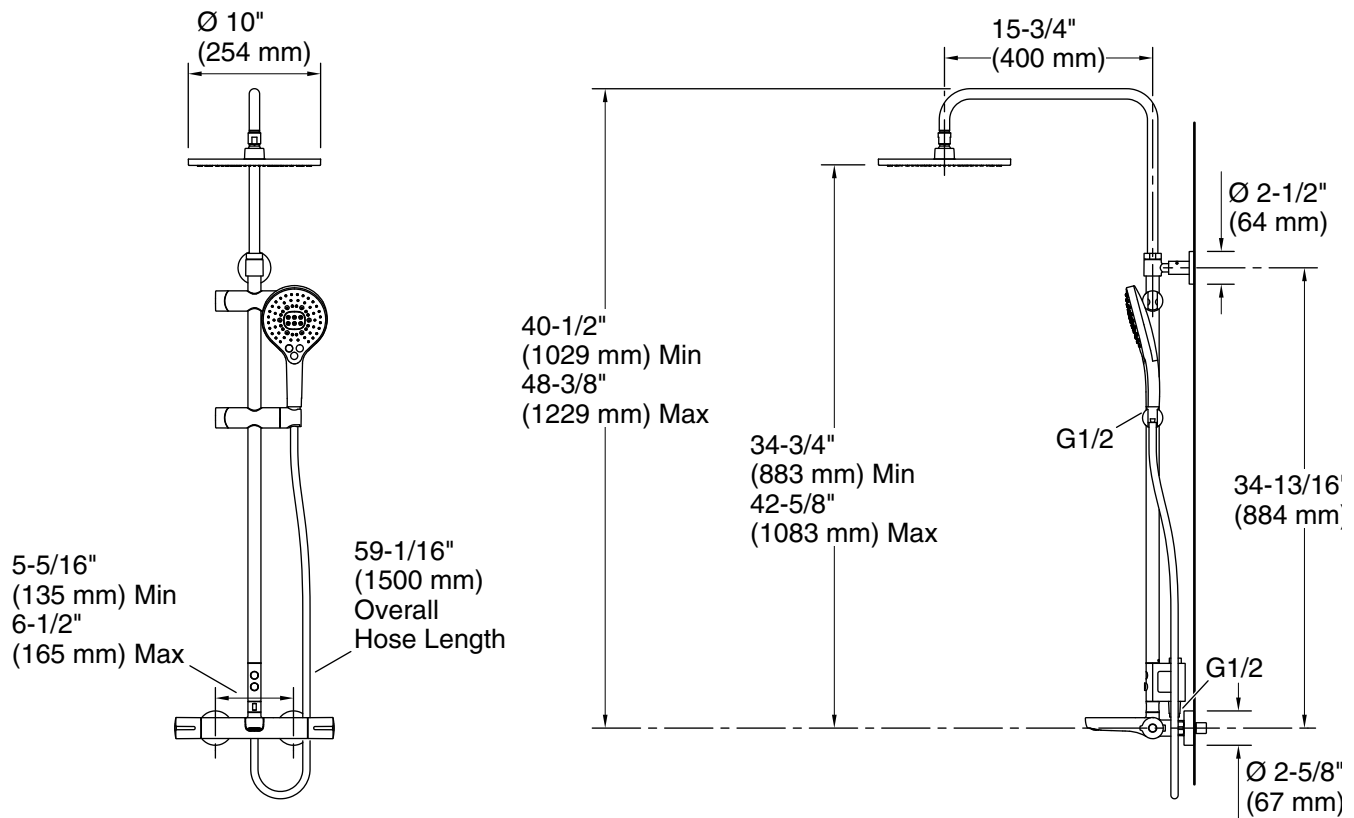

Features

- Includes bath/shower column, diverter/volume and thermostatic valves with side knob controls, 10" (254 mm) rainhead, multifunction handshower/hose, and handshower holder
- Volume control valve provides on/off operation, along with precise control of water volume and intensity
- Thermostatic valve allows user to set and maintain precise temperature
- Antiscald protection
- Single-function round rainhead features Full Coverage with Katalyst™ air-induction technology, a drenching spray experience ideal for rinsing shampoo from hair
- Column's push-button diverter easily switches between rainhead and handshower outlets
- Rain Duet™ handshower provides three spray experiences: full coverage with Katalyst® technology, Komotion® intense drenching, and massage
- Three buttons located on the handshower face allow for easy transition between sprays
- MasterClean™ sprayface features an easy-to-clean surface that withstands mineral buildup and maximizes spray performance
- Includes 60" (1524 mm) smooth hose
- Easy-to-adjust handshower holder slides up/down shower column with left-side release; locks in place at your preferred height
- Cold-water release expels cold water ahead of your next shower, for a warm experience the moment you turn on the faucet
- 2.5 gpm (9.5 lpm) maximum flow rate at 60 psi (4.14 bar)
- Part of the Accliv bathroom faucet and showering collection
- KOHLER® ceramic disc valves exceed industry longevity standards for a lifetime of durable performance

Installation

- Wall-mount
- G 1/2 inlet connection

**Codes/Standards**

Plumbing Standards
QB/T 2806

See website for detailed warranty information.

Technical Information

All product dimensions are nominal.

Drain included: No

Handshower:

Rated maximum flow: 2.2 gal/min (8.3 l/min)

Pressure: 45 psi (3.1 bar)

Showerhead/Body Spray:

Rated maximum flow: 2.5 gal/min (9.5 l/min)

Pressure: 60 psi (4.1 bar)

Notes

Install this product according to the installation guide.