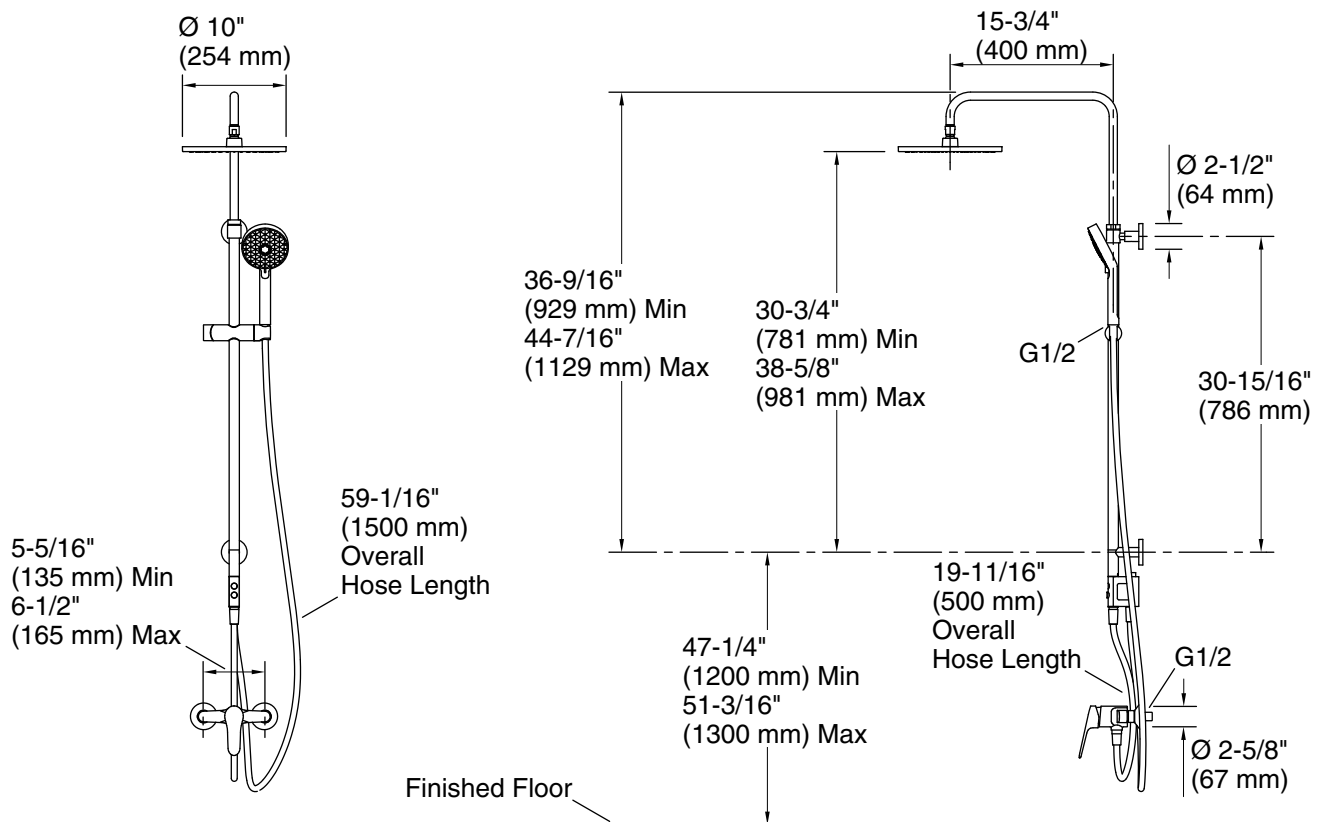

Technical Information

All product dimensions are nominal.

Drain included: No

Handshower:

Rated maximum flow: 2.2 gal/min (8.3 l/min)

Showerhead/Body Spray:

Rated maximum flow: 2.5 gal/min (9.5 l/min)

Notes

Install this product according to the installation instructions.