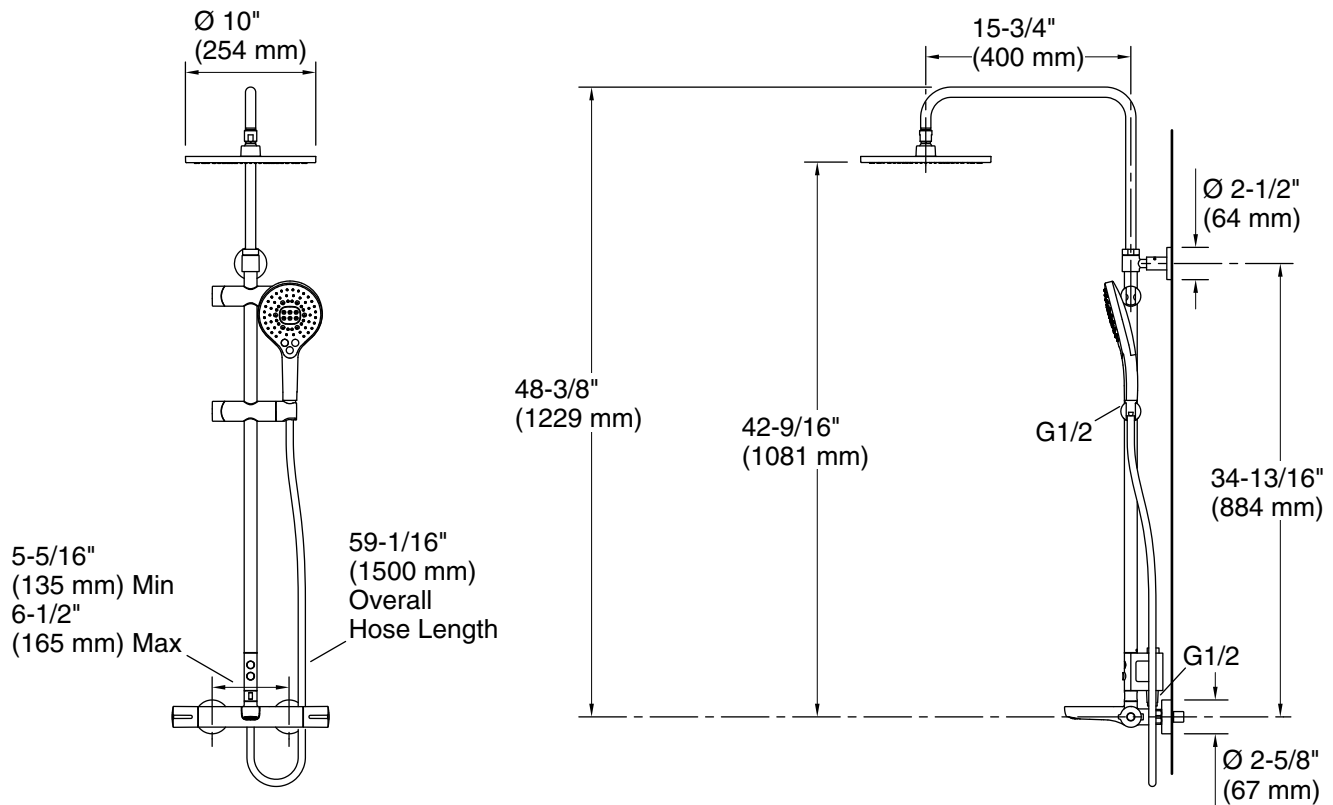

### Features

- Includes shower column, diverter/volume and thermostatic valves with side knob controls, 10" rainhead, multifunction handshower/hose, and handshower holder
- Volume control valve provides on/off operation, along with precise control of water volume and intensity
- Thermostatic valve allows user to set and maintain precise temperature
- Antiscald protection
- Single-function round rainhead features Full Coverage with Katalyst™ air-induction technology, a drenching spray experience ideal for rinsing shampoo from hair
- Column's push-button diverter easily switches between rainhead and handshower outlets
- Rain Duet™ handshower provides three spray experiences: full coverage with Katalyst® technology, Komotion® intense drenching, and massage
- Three buttons located on the handshower face allow for easy transition between sprays
- MasterClean™ sprayface features an easy-to-clean surface that withstands mineral buildup and maximizes spray performance
- Includes 60" (1524 mm) smooth hose
- Easy-to-adjust handshower holder slides up/down shower column with left-side release; locks in place at your preferred height
- Cold-water release expels cold water ahead of your next shower, for a warm experience the moment you turn on the faucet
- 2.5 gpm (9.5 lpm) maximum flow rate at 60 psi (4.14 bar)
- Part of the Accliv bathroom faucet and showering collection
- KOHLER® ceramic disc valves exceed industry longevity standards for a lifetime of durable performance

### Installation

- Wall-mount
- G 1/2 inlet connection

### Technical Information

All product dimensions are nominal.

Drain included: No

### Handshower:

Rated maximum flow: 2.2 gal/min (8.3 l/min)