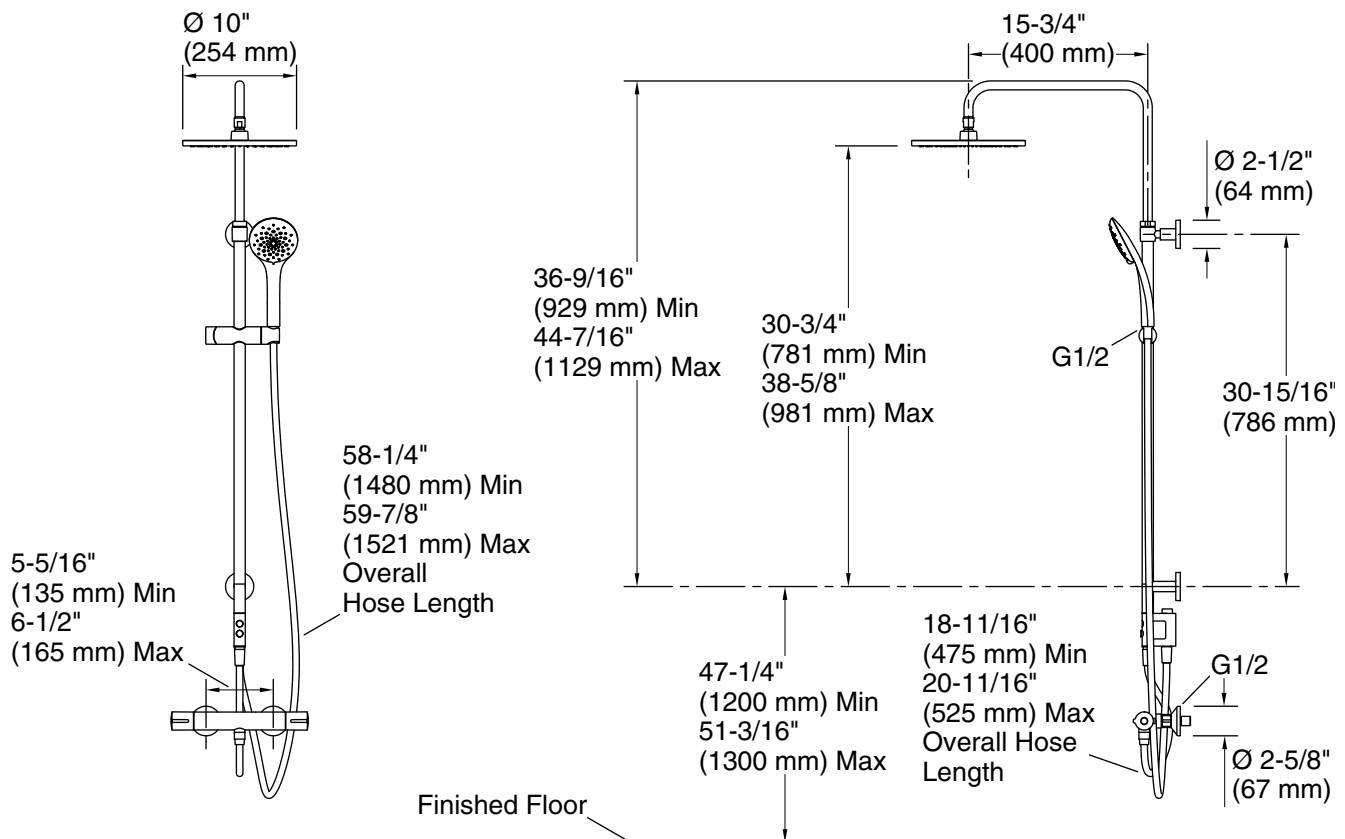

Features

- Includes shower column, diverter/volume and thermostatic valves with side knob controls, 10" rainhead, multifunction handshower/hose, and handshower holder
- Volume control valve provides on/off operation, along with precise control of water volume and intensity
- Thermostatic valve allows user to set and maintain precise temperature
- Antiscald protection
- Single-function round rainhead features Full Coverage with Katalyst™ air-induction technology, a drenching spray experience ideal for rinsing shampoo from hair
- Column's push-button diverter easily switches between rainhead and handshower outlets
- Renew™ multifunction handshower features three sprays: wide coverage with Katalyst technology, massage, and targeted
- Thumb tab allows for a smooth transition between sprays
- MasterClean™ sprayface features an easy-to-clean surface that withstands mineral buildup and maximizes spray performance
- Easy-to-adjust handshower holder slides up/down shower column with left-side release; locks in place at your preferred height
- Cold-water release expels cold water ahead of your next shower, for a warm experience the moment you turn on the faucet
- After shower, diverter automatically returns to default bath faucet position, for a safer next shower experience
- 2.5 gpm (9.5 lpm) maximum flow rate at 60 psi (4.14 bar)
- Part of the Accliv bathroom faucet and showering collection
- KOHLER® ceramic disc valves exceed industry longevity standards for a lifetime of durable performance

Installation

- Wall-mount
- G 1/2 inlet connection

Codes/Standards

Plumbing Standards
QB/T 2806

See website for detailed warranty information.

Technical Information

All product dimensions are nominal.

Drain included: No

Handshower:

Rated maximum flow: 2.5 gal/min (9.5 l/min)

Pressure: 60 psi (4.1 bar)

Showerhead/Body Spray:

Rated maximum flow: 2.5 gal/min (9.5 l/min)

Pressure: 60 psi (4.1 bar)

Notes

Install this product according to the installation instructions.