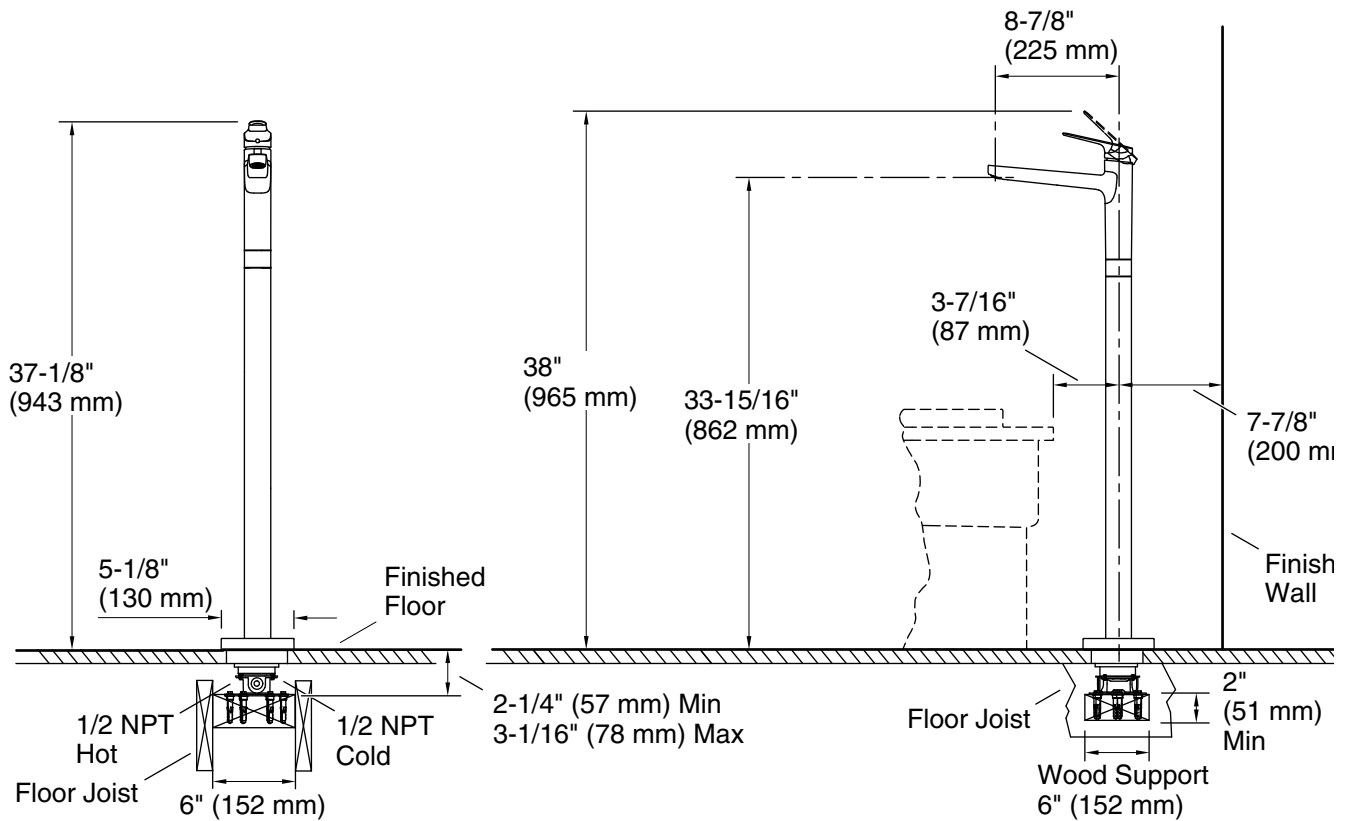

### Installation

- Floor-mount
- G 1/2 inlet connection
- Requires floor-mount bath filler mounting base (sold separately)

### Technical Information

All product dimensions are nominal.

Drain included: No

### Spout:

Spout reach: 9-3/8" (238 mm)