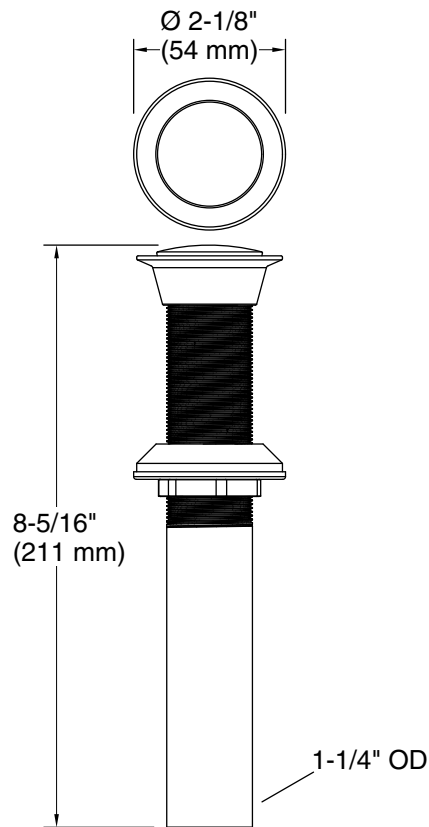

Features

- Without overflow
- 1-1/4" (32 mm) connection

Material

- Premium metal construction for durability and reliability
- KOHLER® finishes resist corrosion and tarnishing

Recommended Products/Accessories

Technical Information

All product dimensions are nominal.

Drain included: Yes

Drain with overflow: No