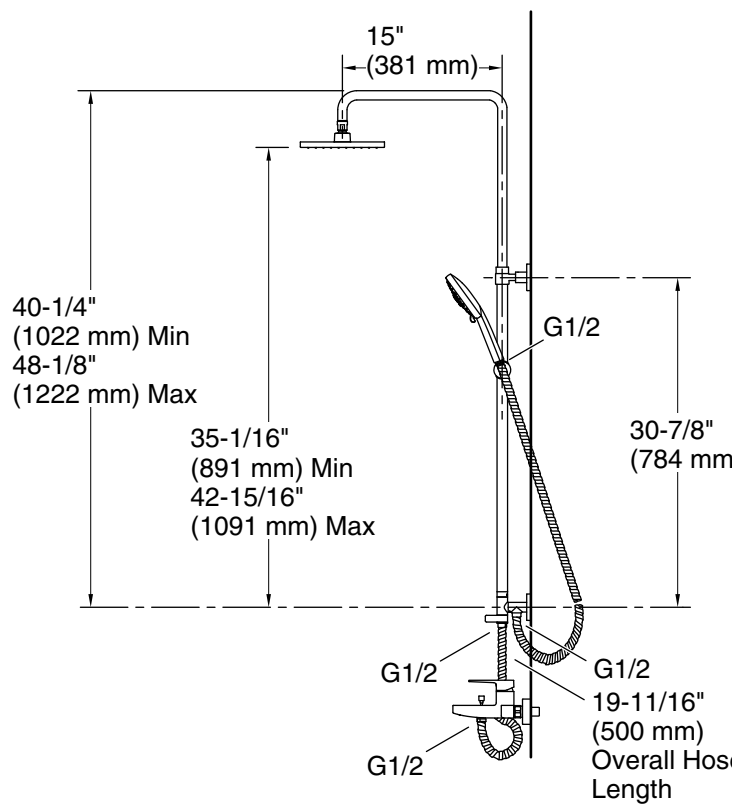

Features

- Performance showering packages offer increased functionality and simplify the ordering process
- Coordinates with other products in the Hone™ collection to complete your bathroom
- 2.5 gpm (9.5 lpm) maximum flow rate
- Includes bath faucet trim, shower column, Rain Duet™ handshower, square rainhead, and two shower hoses
- Single lever handle allows for both volume and temperature control
- 6-15/32" (164 mm) spout reach
- Trim includes push button diverter
- 19-11/16" (500 mm) hose connects trim diverter to shower column base
- Modern, simplistic exposed thermostatic column serves as a hub for shower controls
- For use in bath and shower installations with beam shower arm for reduced ceiling height
- Diverter at base of column makes for easy toggling between handshower and showerhead
- 59" (1500 mm) hose connects to shower column base to handshower
- Easy-to-adjust handshower holder slides up/down shower column with left-side release; locks in place at your preferred height
- Multifunction handshower with advanced spray engine provides five spray experiences: full rain, power massage, gentle spray, rain massage, and rain spray
- Thumb tab allows for a smooth transition between sprays
- Unique square 8" (200 mm) single-function rainhead creates a modern look
- Rainhead utilizes Katalyst™ air induction technology, fusing water with air to create bigger drops for a more powerful spray

See website for detailed warranty information.

KOHLER Faucets Hone™

Three-way shower column, hose connection, 9.5 lpm
K-33224K-4

Technical Information

All product dimensions are nominal.

Handshower:

Rated maximum flow: 2.5 gal/min (9.5 l/min)

Showerhead/Body Spray:

Rated maximum flow: 2.5 gal/min (9.5 l/min)

Notes

Install this product according to the installation instructions.