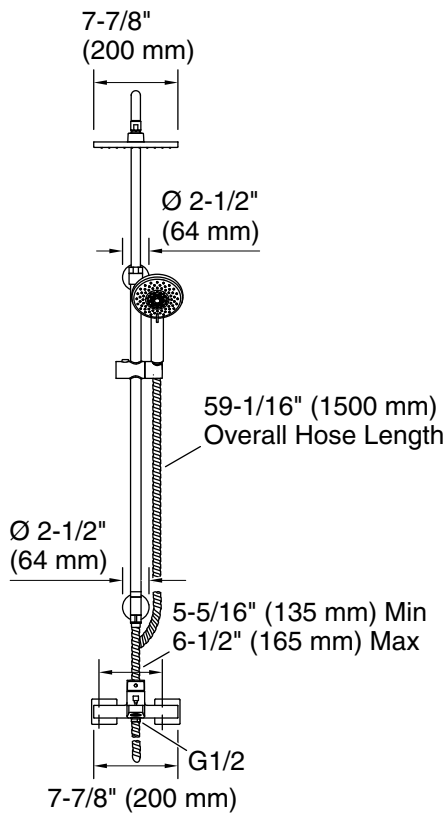

Features

- Performance showering packages offer increased functionality and simplify the ordering process
- Coordinates with other products in the Hone™ collection to complete your bathroom
- 2.5 gpm (9.5 lpm) maximum flow rate
- Includes bath faucet trim, shower column, Rain Duet™ handshower, square rainhead, and two shower hoses
- Single lever handle allows for both volume and temperature control
- 6-15/32" (164 mm) spout reach
- Trim includes push button diverter
- 19-11/16" (500 mm) hose connects trim diverter to shower column base
- Modern, simplistic exposed thermostatic column serves as a hub for shower controls
- For use in bath and shower installations with beam shower arm for reduced ceiling height
- Diverter at base of column makes for easy toggling between handshower and showerhead
- 59" (1500 mm) hose connects to shower column base to handshower
- Easy-to-adjust handshower holder slides up/down shower column with left-side release; locks in place at your preferred height
- Multifunction handshower with advanced spray engine provides five spray experiences: full rain, power massage, gentle spray, rain massage, and rain spray
- Thumb tab allows for a smooth transition between sprays
- Unique square 8" (200 mm) single-function rainhead creates a modern look
- Rainhead utilizes Katalyst™ air induction technology, fusing water with air to create bigger drops for a more powerful spray

See website for detailed warranty information.

KOHLER Faucets Hone™

Three-way shower column, hose connection, 9.5 lpm
K-33224K-4

Technical Information

All product dimensions are nominal.

Handshower:

Rated maximum flow: 2.5 gal/min (9.5 l/min)

Showerhead/Body Spray:

Rated maximum flow: 2.5 gal/min (9.5 l/min)

Notes

Install this product according to the installation instructions.