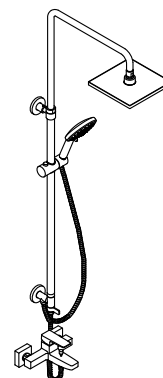

Features

- Performance showering packages offer increased functionality and simplify the ordering process
- Coordinates with other products in the Hone™ collection to complete your bathroom
- 2.5 gpm (9.5 lpm) maximum flow rate
- Includes bath faucet trim, shower column, Rain Duet™ handshower, square rainhead, and two shower hoses
- Single lever handle allows for both volume and temperature control
- 6-15/32" (164 mm) spout reach
- Trim includes push button diverter
- 19-11/16" (500 mm) hose connects trim diverter to shower column base
- Modern, simplistic exposed thermostatic column serves as a hub for shower controls
- For use in bath and shower installations with beam shower arm for reduced ceiling height
- Diverter at base of column makes for easy toggling between handshower and showerhead
- 59" (1500 mm) hose connects to shower column base to handshower
- Easy-to-adjust handshower holder slides up/down shower column with left-side release; locks in place at your preferred height
- Multifunction handshower with advanced spray engine provides five spray experiences: full rain, power massage, gentle spray, rain massage, and rain spray
- Thumb tab allows for a smooth transition between sprays
- Unique square 8" (200 mm) single-function rainhead creates a modern look
- Rainhead utilizes Katalyst™ air induction technology, fusing water with air to create bigger drops for a more powerful spray

Material

- Premium material construction for durability and reliability
- KOHLER® finishes resist corrosion and tarnishing

Installation

- Wall-mount
- G 1/2 inlet connection

Codes/Standards

Plumbing Standards
TIS 2066-2552

See website for detailed warranty information.

KOHLER Faucets Hone™

Three-way shower column, hose connection, 9.5 lpm
K-33224K-4

Technical Information

All product dimensions are nominal.

Handshower:

Rated maximum flow: 2.5 gal/min (9.5 l/min)