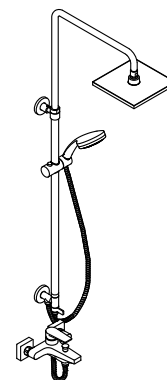

### Features

- Performance showering packages offer increased functionality and simplify the ordering process
- Coordinates with other products in the Taut™ collection to complete your bathroom
- 2.5 gpm (9.5 lpm) maximum flow rate
- Includes bath faucet trim, shower column, Rain Joy™ handshower, square rainhead, and two shower hoses
- Single lever handle allows for both volume and temperature control
- 6-9/16" (167 mm) spout reach
- Trim includes push button diverter
- 19-11/16" (500 mm) hose connects trim diverter to shower column base
- Modern, simplistic exposed thermostatic column serves as a hub for shower controls
- For use in bath and shower installations with beam shower arm for reduced ceiling height
- Diverter at base of column makes for easy toggling between handshower and showerhead
- 59" (1500 mm) hose connects to shower column base to handshower
- Easy-to-adjust handshower holder slides up/down shower column with left-side release; locks in place at your preferred height
- Multifunction handshower with advanced spray engine provides three spray experiences: full rain, gentle spray, and targeted spray
- Thumb tab allows for a smooth transition between sprays
- Unique square 8" (200 mm) single-function rainhead creates a modern look
- Rainhead utilizes Katalyst™ air induction technology, fusing water with air to create bigger drops for a more powerful spray

### Installation

- Wall-mount
- G 1/2 inlet connection

# KOHLER Faucets **Taut™** Three-way shower column, hose connection, 9.5 lpm K-33225K-4