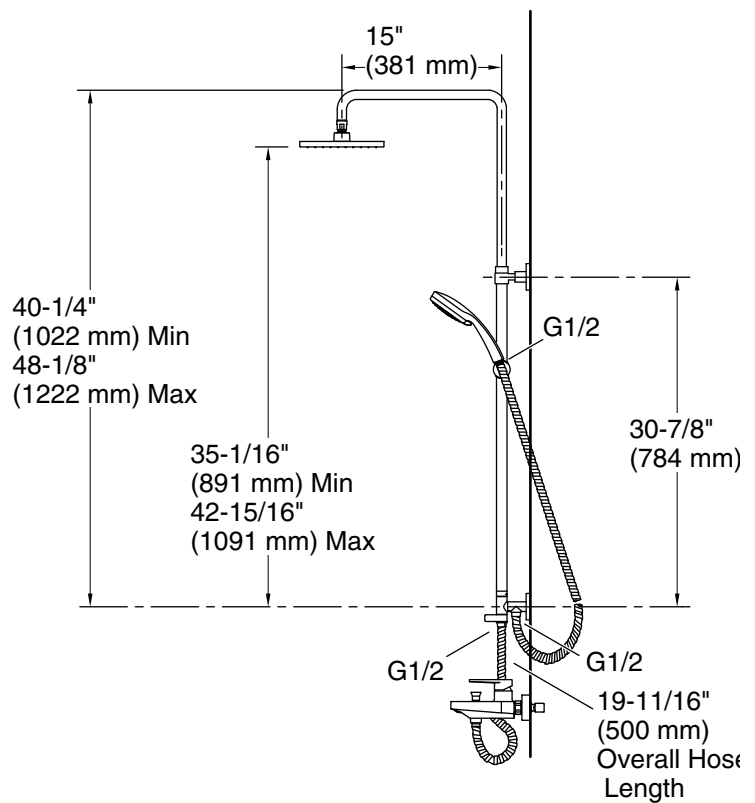

### Features

- Performance showering packages offer increased functionality and simplify the ordering process
- Coordinates with other products in the Taut™ collection to complete your bathroom
- 2.5 gpm (9.5 lpm) maximum flow rate
- Includes bath faucet trim, shower column, Rain Joy™ handshower, square rainhead, and two shower hoses
- Single lever handle allows for both volume and temperature control
- 6-9/16" (167 mm) spout reach
- Trim includes push button diverter
- 19-11/16" (500 mm) hose connects trim diverter to shower column base
- Modern, simplistic exposed thermostatic column serves as a hub for shower controls
- For use in bath and shower installations with beam shower arm for reduced ceiling height
- Diverter at base of column makes for easy toggling between handshower and showerhead
- 59" (1500 mm) hose connects to shower column base to handshower
- Easy-to-adjust handshower holder slides up/down shower column with left-side release; locks in place at your preferred height
- Multifunction handshower with advanced spray engine provides three spray experiences: full rain, gentle spray, and targeted spray
- Thumb tab allows for a smooth transition between sprays
- Unique square 8" (200 mm) single-function rainhead creates a modern look
- Rainhead utilizes Katalyst™ air induction technology, fusing water with air to create bigger drops for a more powerful spray

### Installation

- Wall-mount
- G 1/2 inlet connection

# KOHLER Faucets **Taut™** Three-way shower column, hose connection, 9.5 lpm K-33225K-4

## Technical Information

All product dimensions are nominal.