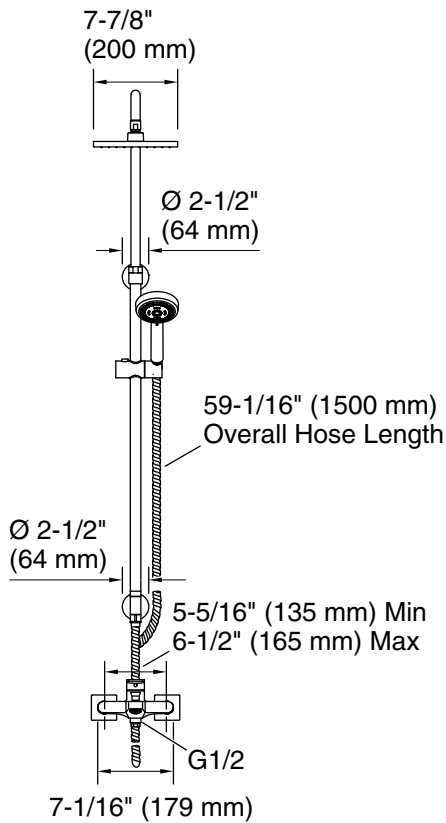

### Features

- Performance showering packages offer increased functionality and simplify the ordering process
- Coordinates with other products in the Taut™ collection to complete your bathroom
- 2.5 gpm (9.5 lpm) maximum flow rate
- Includes bath faucet trim, shower column, Rain Joy™ handshower, square rainhead, and two shower hoses
- Single lever handle allows for both volume and temperature control
- 6-9/16" (167 mm) spout reach
- Trim includes push button diverter
- 19-11/16" (500 mm) hose connects trim diverter to shower column base
- Modern, simplistic exposed thermostatic column serves as a hub for shower controls
- For use in bath and shower installations with beam shower arm for reduced ceiling height
- Diverter at base of column makes for easy toggling between handshower and showerhead
- 59" (1500 mm) hose connects to shower column base to handshower
- Easy-to-adjust handshower holder slides up/down shower column with left-side release; locks in place at your preferred height
- Multifunction handshower with advanced spray engine provides three spray experiences: full rain, gentle spray, and targeted spray
- Thumb tab allows for a smooth transition between sprays
- Unique square 8" (200 mm) single-function rainhead creates a modern look
- Rainhead utilizes Katalyst™ air induction technology, fusing water with air to create bigger drops for a more powerful spray

### Installation

- Wall-mount
- G 1/2 inlet connection

# KOHLER Faucets **Taut™** Three-way shower column, hose connection, 9.5 lpm K-33225K-4

## Technical Information

All product dimensions are nominal.