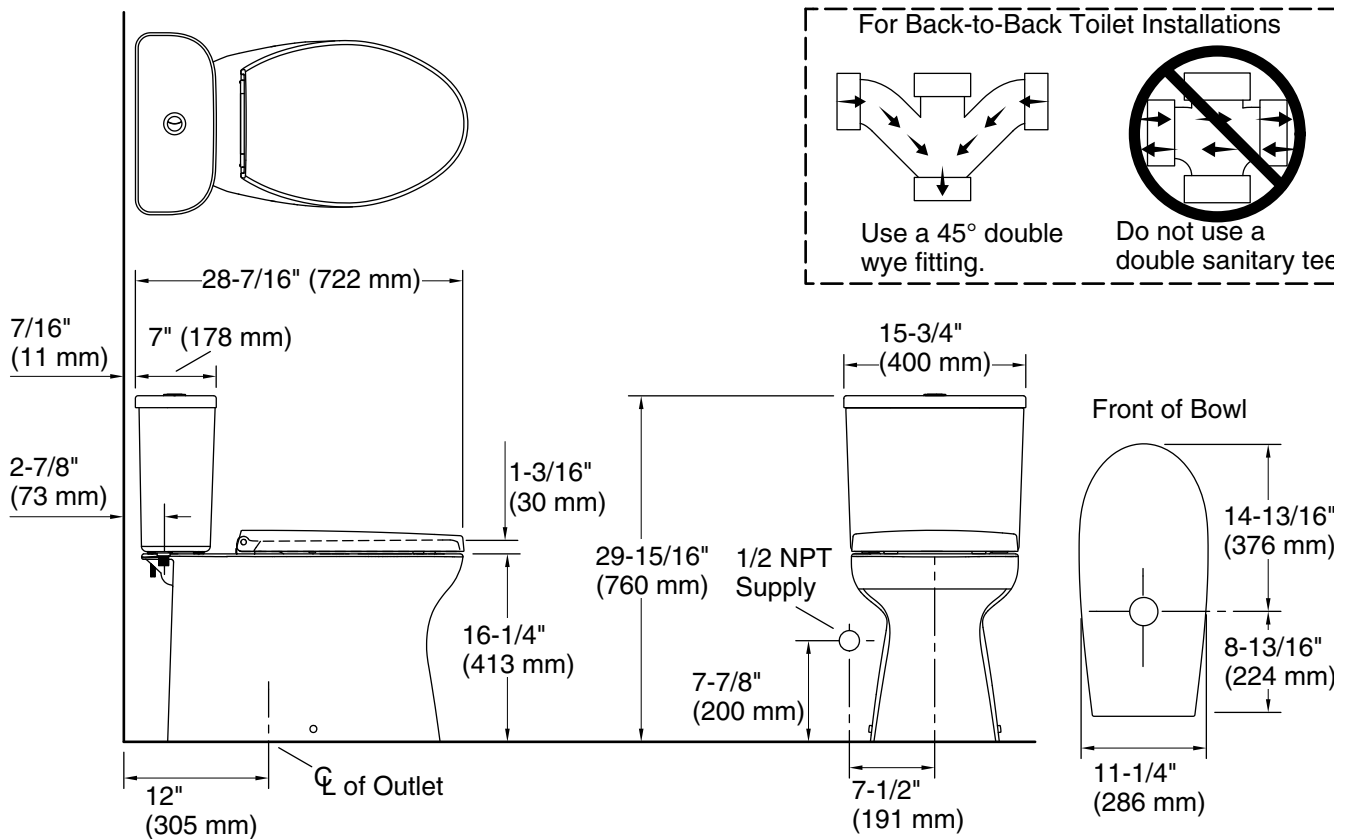

Features

- Two-piece design
- Elongated bowl offers added room and comfort
- Rim-to-floor height: 16.26 inch (413 mm)
- Top-mount dual-flush actuator offers a choice of 0.8 or 1.28 gpf (3.0 or 4.5 lpf)
- Washdown flushing system
- 1-15/16" (49 mm) fully glazed trapway
- Skirted trapway simplifies cleaning
- Closed-front seat with lid
- Quiet-Close™ functionality to prevent seat from slamming
- Quick-Release™ functionality allows seat to be removed easily from toilet for convenient cleaning
- Specialty hinge component keeps lid open at 90°
- Overhanging lid conceals the seat ring for a clean look

Installation

- Three-bolt quick-connect installation
- Standard 12 inch (305 mm) rough-in
- Supply line sold separately

Codes/Standards

None Applicable

See website for detailed warranty information.

Technical Information

All product dimensions are nominal.

| | |
|-----------------------|-------------------|
| Toilet type: | Floor-mount |
| Waste Outlet: | Floor |
| Flush type: | Washdown |
| Trap passageway: | 1-15/16" (49 mm) |
| Rim to water surface: | 8-15/16" (227 mm) |
| Rough-in: | 12" (305 mm) |