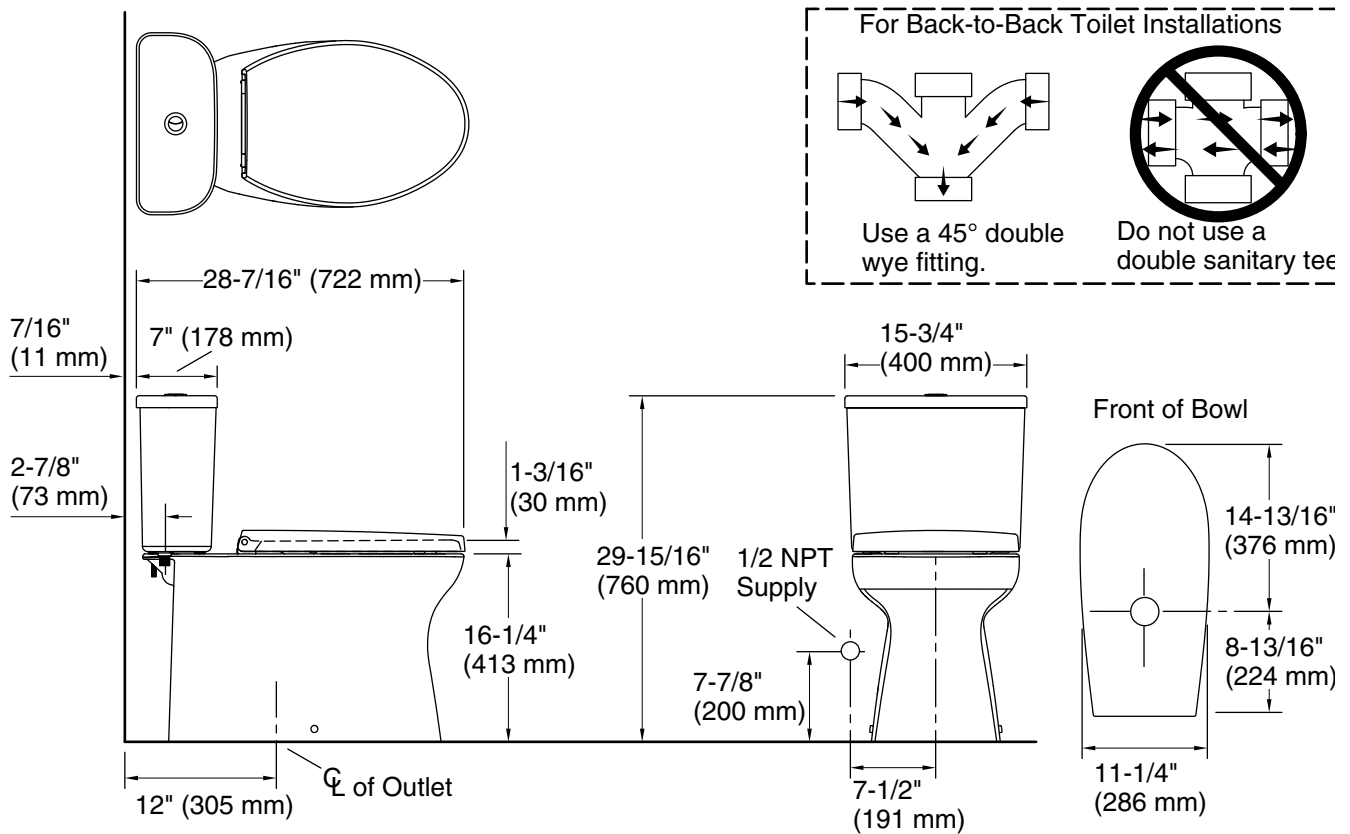

Features

- Two-piece design
- Elongated bowl offers added room and comfort
- Rim-to-floor height: 16.26 inch (413 mm)
- Top-mount dual-flush actuator offers a choice of 0.8 or 1.28 gpf (3.0 or 4.5 lpf)
- Washdown flushing system
- 1-15/16" (49 mm) fully glazed trapway
- Skirted trapway simplifies cleaning
- The Complete Solution toilets provide everything you need, including bowl, tank, seat, wax ring, supply line, and hardware
- Closed-front seat with lid
- Quiet-Close™ functionality to prevent seat from slamming
- Quick-Release™ functionality allows seat to be removed easily from toilet for convenient cleaning
- Specialty hinge component keeps lid open at 90°
- Overhanging lid conceals the seat ring for a clean look

Installation

- Three-bolt quick-connect installation
- Standard 12 inch (305 mm) rough-in

Codes/Standards

None Applicable

See website for detailed warranty information.

Technical Information

All product dimensions are nominal.

Toilet type:	Floor-mount
Waste Outlet:	Floor
Flush type:	Washdown
Trap passageway:	1-15/16" (49 mm)
Rim to water surface:	8-15/16" (227 mm)
Rough-in:	12" (305 mm)

Notes

Install this product according to the installation instructions.